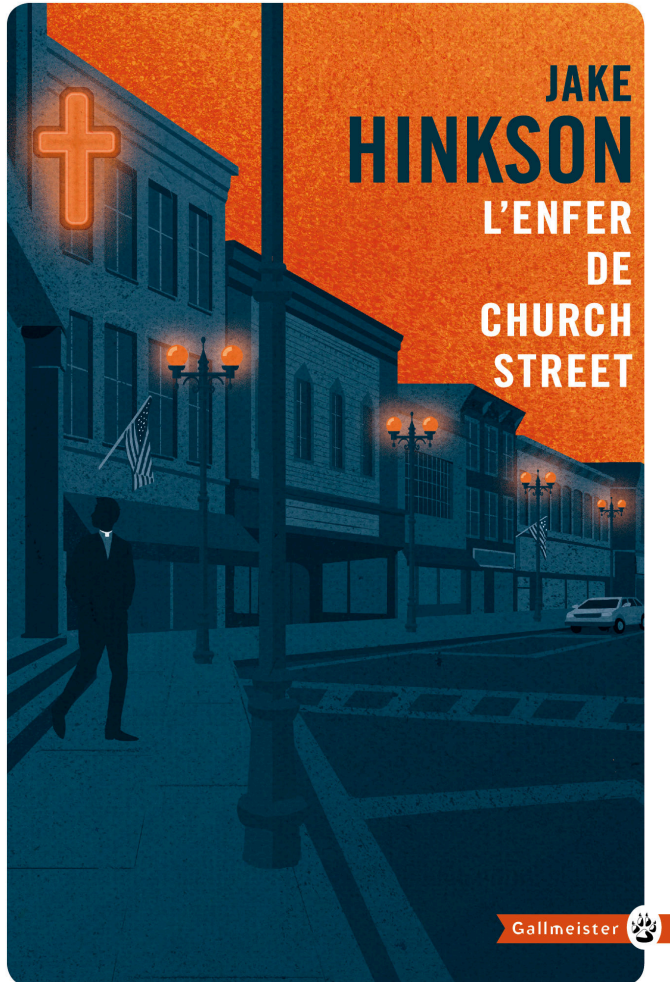

Oli Winward

Illustration
United States

View the full portfolio at <http://www.thecreativefinder.com/oliwinward>

15b Lloyd Road Singapore 239098 (co. reg. 201004398N)
helpdesk 656.227.2902, fax 656.227.0213