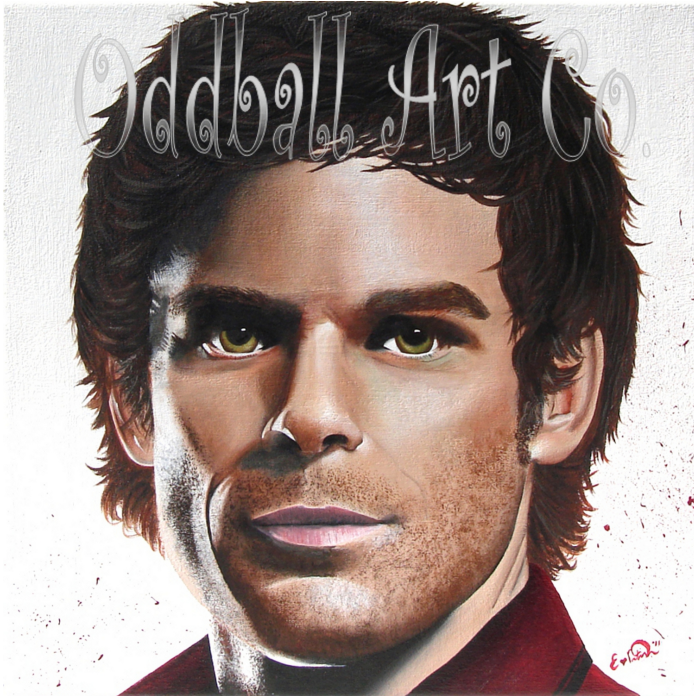

Lizzy Love

Painting
Canada

View the full portfolio at <http://www.thecreativefinder.com/oddballartco>

15b Lloyd Road Singapore 239098 (co. reg. 201004398N)
helpdesk 656.227.2902, fax 656.227.0213