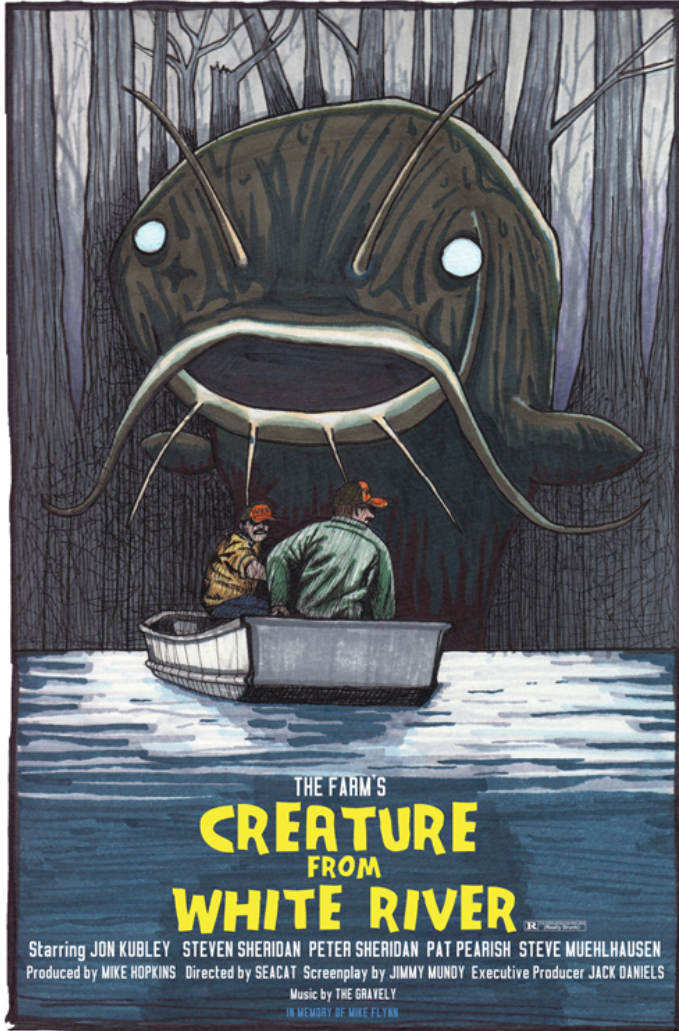

Illustration

View the full portfolio at <http://www.thecreativefinder.com/nkillustration>

THE FARM'S
**CREATURE
FROM
WHITE RIVER**
Starring JON KUBLEY STEVEN SHERIDAN PETER SHERIDAN PAT PEARISH STEVE MUEHLHAUSEN
Produced by MIKE HOPKINS Directed by SEACAT Screenplay by JIMMY MUNDY Executive Producer JACK DANIELS
Music by THE GRAVELY
IN MEMORY OF MIKE FLYNN