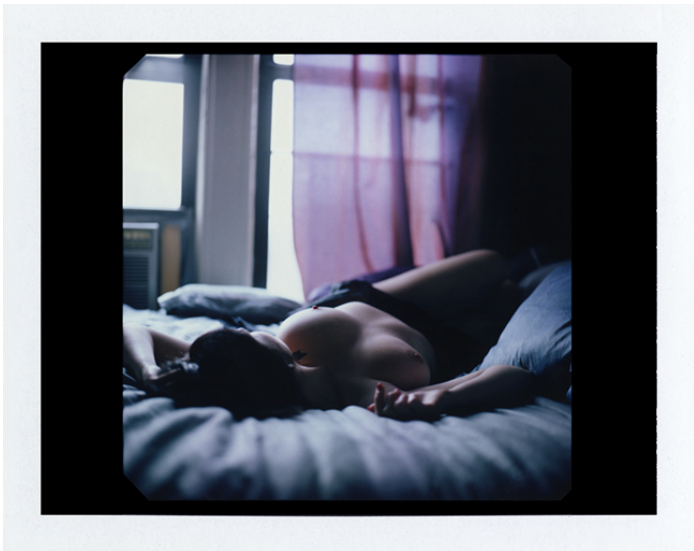

Someone

View the full portfolio at <http://www.thecreativefinder.com/>

15b Lloyd Road Singapore 239098 (co. reg. 201004398N)
helpdesk 656.227.2902, fax 656.227.0213