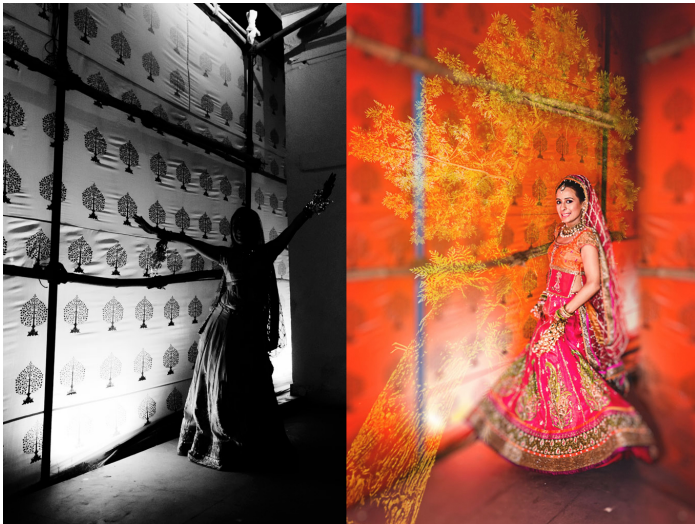

Naina Redhu

Photography
India

View the full portfolio at <http://www.thecreativefinder.com/naina>

15b Lloyd Road Singapore 239098 (co. reg. 201004398N)
helpdesk 656.227.2902, fax 656.227.0213