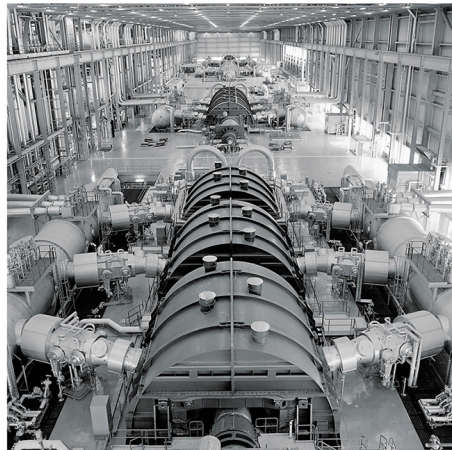

Michael Rafelson

Photography

View the full portfolio at <http://www.thecreativefinder.com/mrafelson>

15b Lloyd Road Singapore 239098 (co. reg. 201004398N)
helpdesk 656.227.2902, fax 656.227.0213