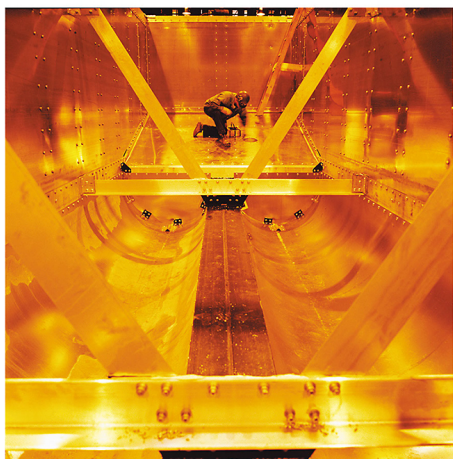

Michael Rafelson

Photography

View the full portfolio at <http://www.thecreativefinder.com/mrafelson>

Boxcar Manufacturing