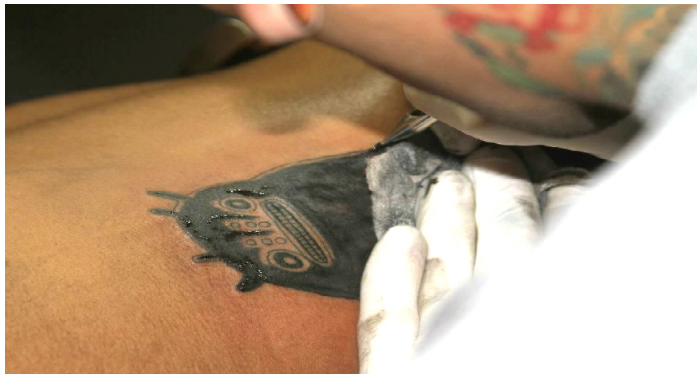

Motomichi Nakamura

United States

View the full portfolio at <http://www.thecreativefinder.com/>

15b Lloyd Road Singapore 239098 (co. reg. 201004398N)
helpdesk 656.227.2902, fax 656.227.0213