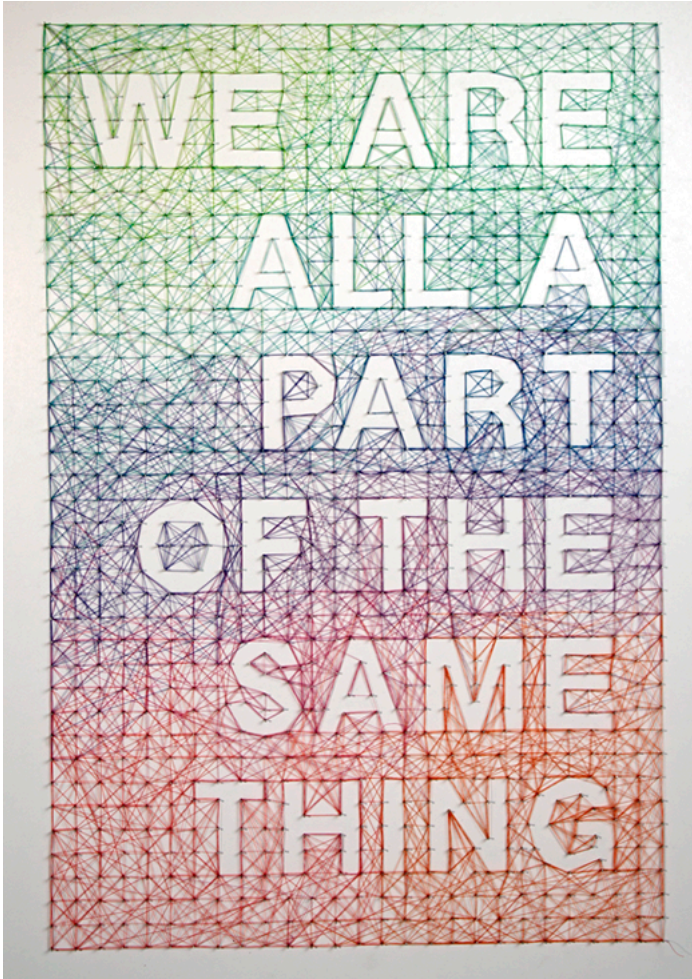

Typography
Australia

View the full portfolio at <http://www.thecreativefinder.com/ moonsail>

Dominique Falla

Typography
Australia

View the full portfolio at <http://www.thecreativefinder.com/ moonsail>

15b Lloyd Road Singapore 239098 (co. reg. 201004398N)
helpdesk 656.227.2902, fax 656.227.0213