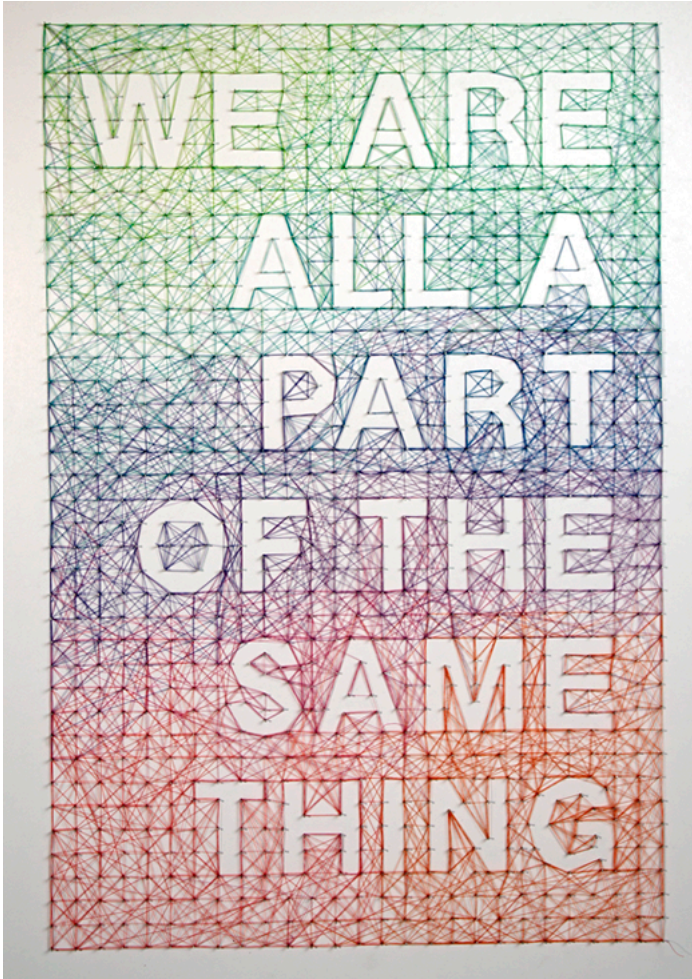

Dominique Falla

Typography
Australia

View the full portfolio at <http://www.thecreativefinder.com/ moonsail>

15b Lloyd Road Singapore 239098 (co. reg. 201004398N)
helpdesk 656.227.2902, fax 656.227.0213