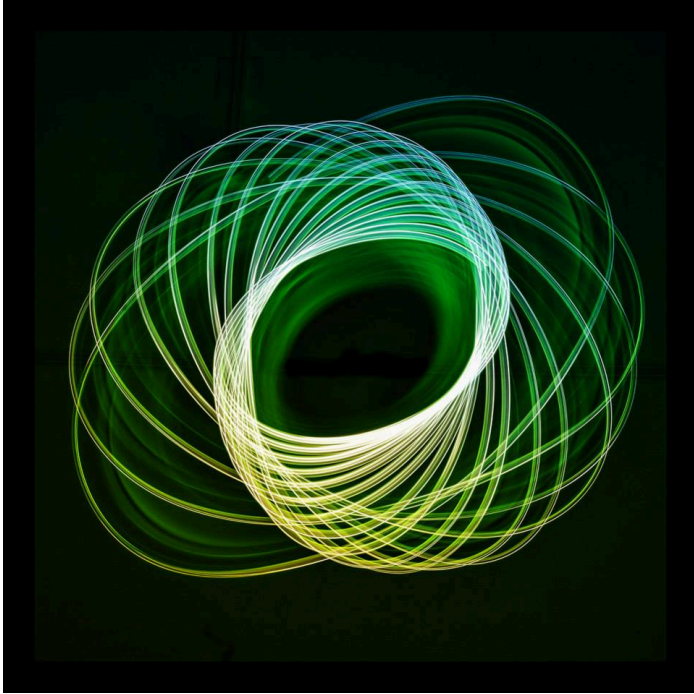

Rabih Shasha

Photography
United States

View the full portfolio at <http://www.thecreativefinder.com/minimumdesign>

15b Lloyd Road Singapore 239098 (co. reg. 201004398N)
helpdesk 656.227.2902, fax 656.227.0213