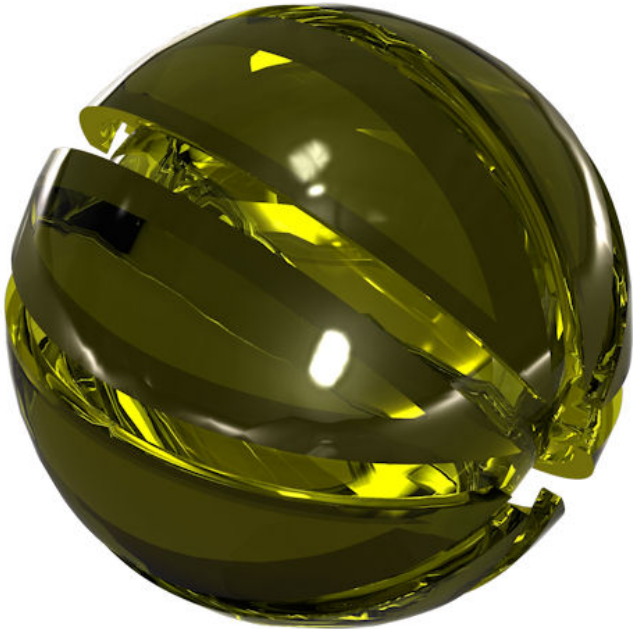

Michael Breum

United Kingdom

View the full portfolio at <http://www.thecreativefinder.com/>

15b Lloyd Road Singapore 239098 (co. reg. 201004398N)
helpdesk 656.227.2902, fax 656.227.0213