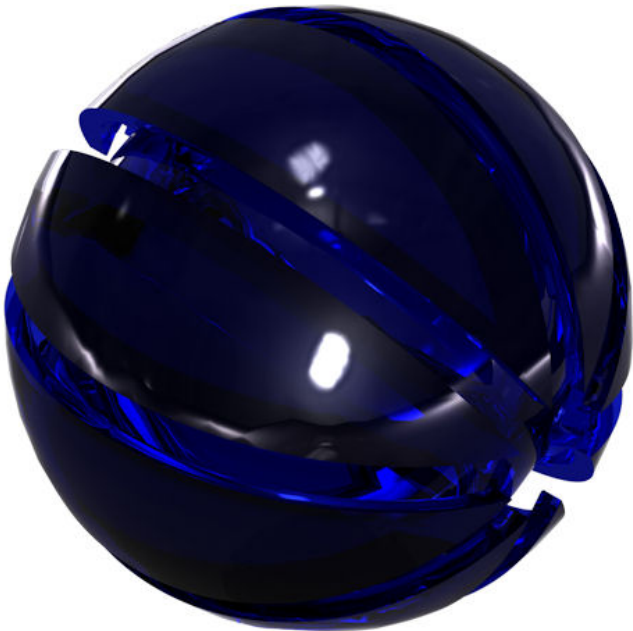

Michael Breum

United Kingdom

View the full portfolio at <http://www.thecreativefinder.com/>

15b Lloyd Road Singapore 239098 (co. reg. 201004398N)
helpdesk 656.227.2902, fax 656.227.0213