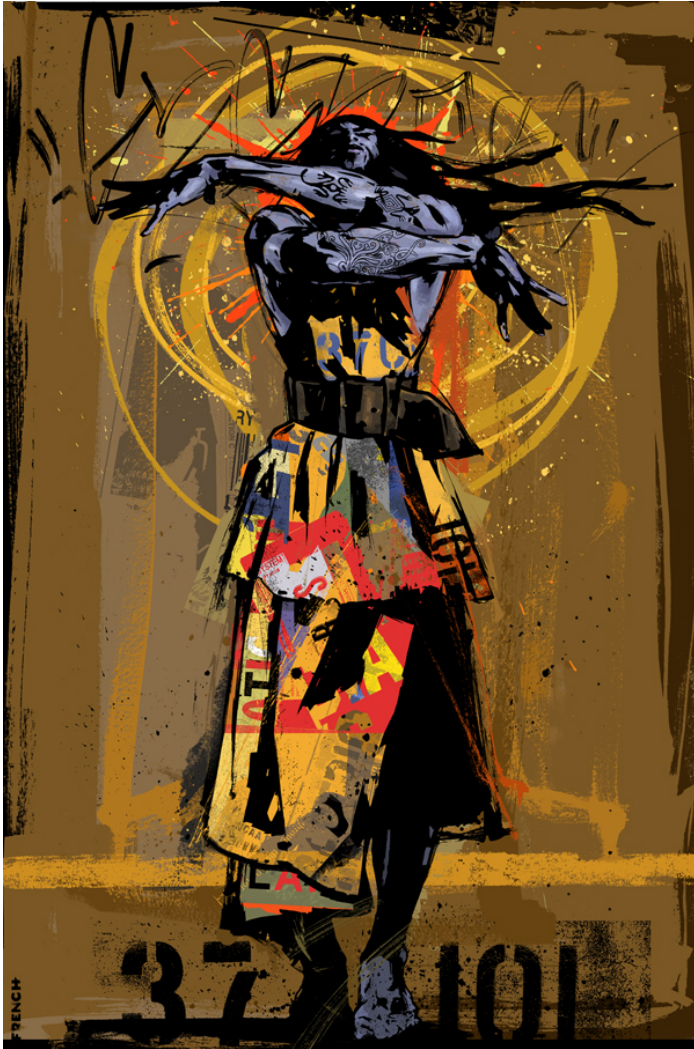

Martin French

Illustration

512 NW 9th Ave.

Portland, Oregon 97209

United States

View the full portfolio at <http://www.thecreativefinder.com/mfrench>

15b Lloyd Road Singapore 239098 (co. reg. 201004398N)
helpdesk 656.227.2902, fax 656.227.0213