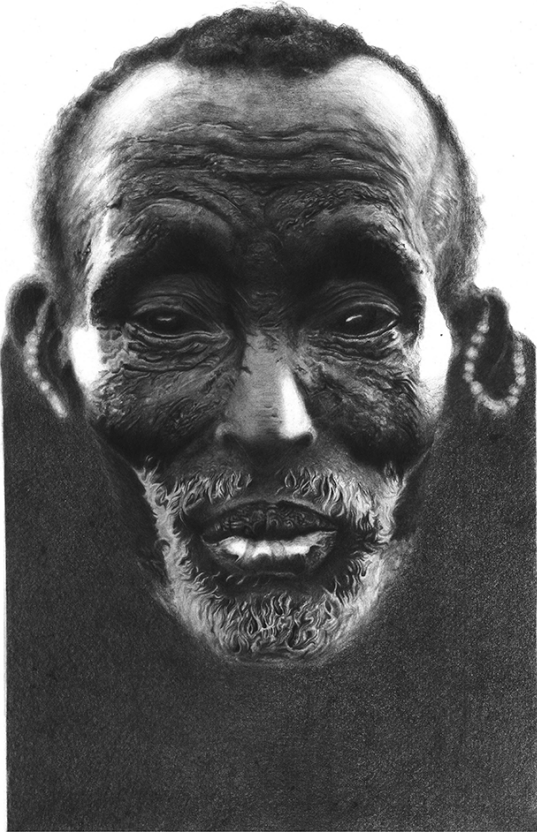

Melquiades Arrigoni

Illustration

View the full portfolio at <http://www.thecreativefinder.com/melkiarrigoni>

15b Lloyd Road Singapore 239098 (co. reg. 201004398N)
helpdesk 656.227.2902, fax 656.227.0213