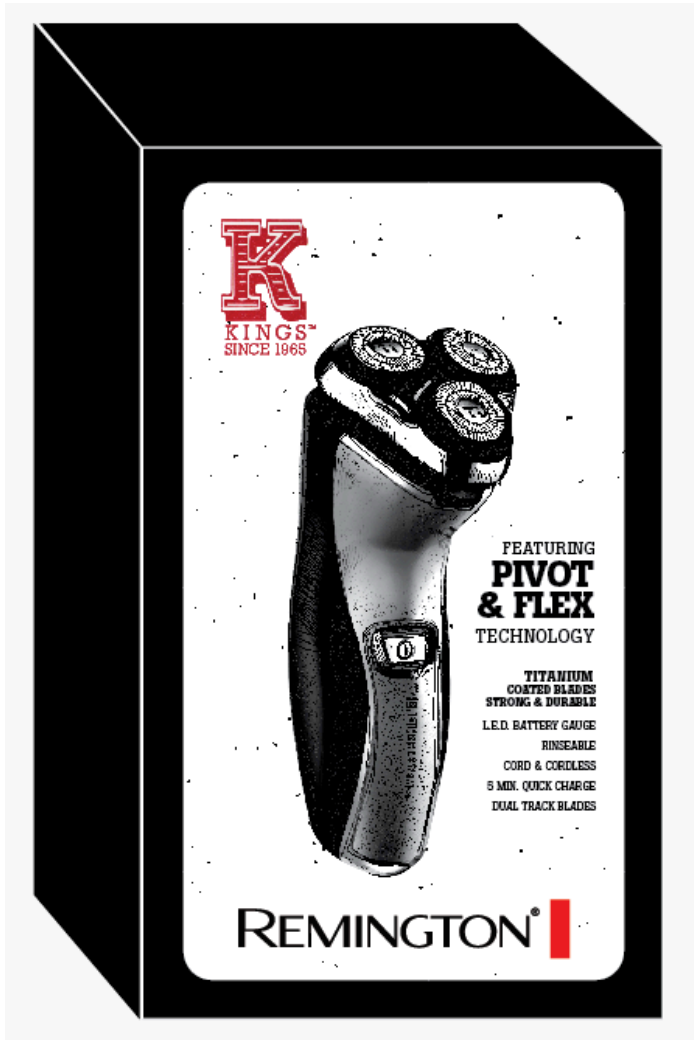

Michele Schmitz

Graphic Design
United States

View the full portfolio at <http://www.thecreativefinder.com/mdesign_creative>

15b Lloyd Road Singapore 239098 (co. reg. 201004398N)
helpdesk 656.227.2902, fax 656.227.0213