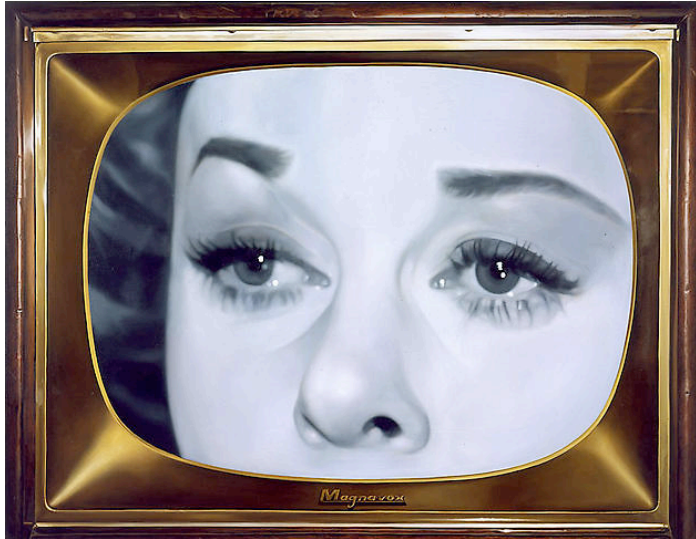

McDermott & McGough

Photography

Creative Exchange Agency / New York

416 West 13th Street, Suite 316

New York, NY 10014

United States

View the full portfolio at <http://www.thecreativefinder.com/mcdermott_mcgough>

15b Lloyd Road Singapore 239098 (co. reg. 201004398N)
helpdesk 656.227.2902, fax 656.227.0213