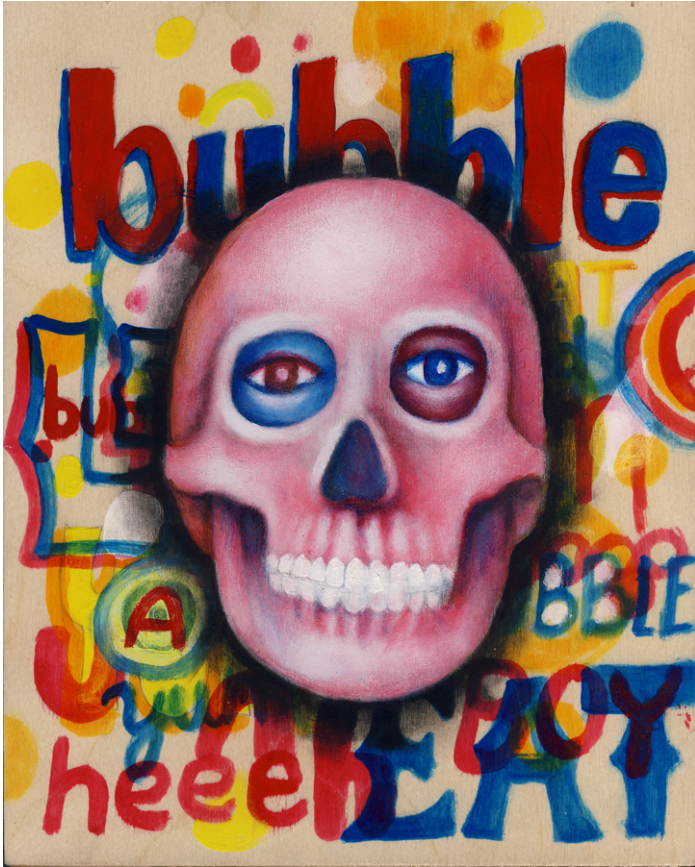

matt stallings

Illustration
United States

View the full portfolio at <http://www.thecreativefinder.com/mattstallings>

15b Lloyd Road Singapore 239098 (co. reg. 201004398N)
helpdesk 656.227.2902, fax 656.227.0213