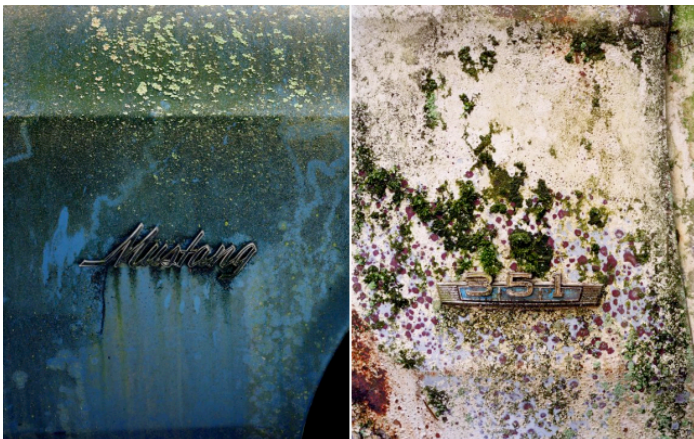

Matthew Porter

Photography

Creative Exchange Agency / New York

416 West 13th Street, Suite 316

New York, NY 10014

United States

View the full portfolio at <http://www.thecreativefinder.com/matthew_porter>