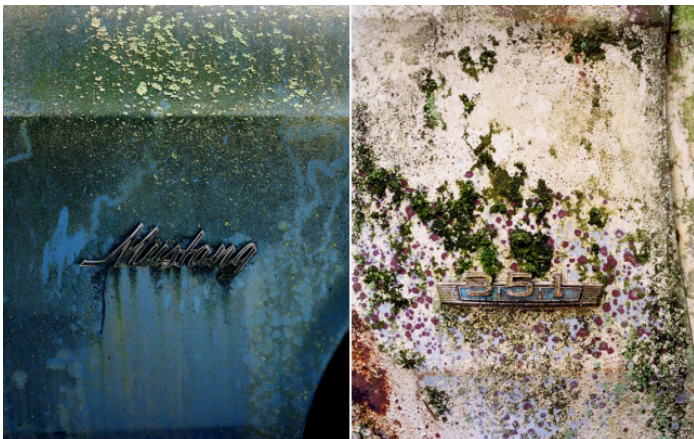

# Matthew Porter

Photography

Creative Exchange Agency / New York

416 West 13th Street, Suite 316

New York, NY 10014

United States

View the full portfolio at [http://www.thecreativefinder.com/matthew\\_porter](http://www.thecreativefinder.com/matthew_porter)