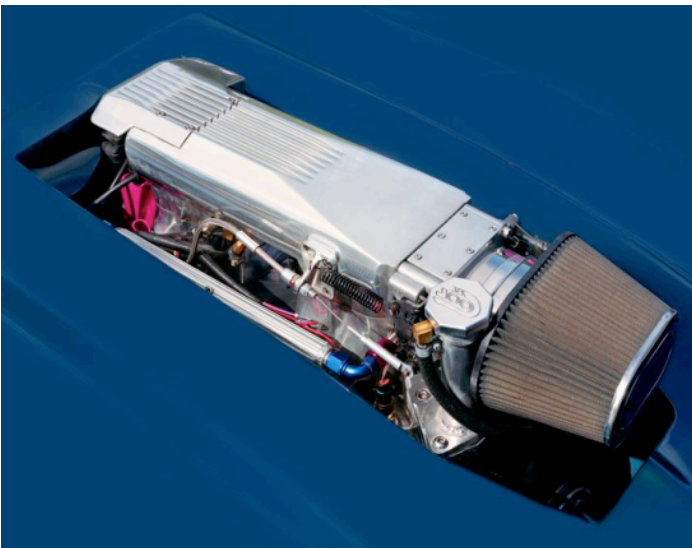

Matthew Porter

Photography

Creative Exchange Agency / New York

416 West 13th Street, Suite 316

New York, NY 10014

United States

View the full portfolio at <http://www.thecreativefinder.com/matthew_porter>