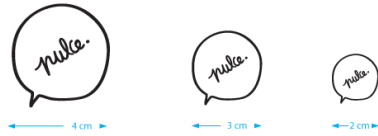

Matteo Zilla

Graphic Design
Italy

View the full portfolio at <http://www.thecreativefinder.com/matteo-zilla>

dimensioni logo pulce

bianco e nero logo pulce

Matteo Zilla

Graphic Design
Italy

View the full portfolio at <http://www.thecreativefinder.com/matteo-zilla>