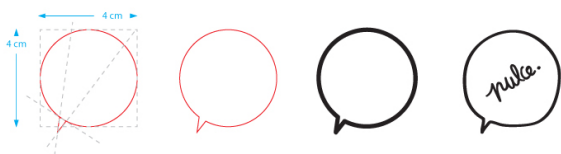

struttura logo pulce