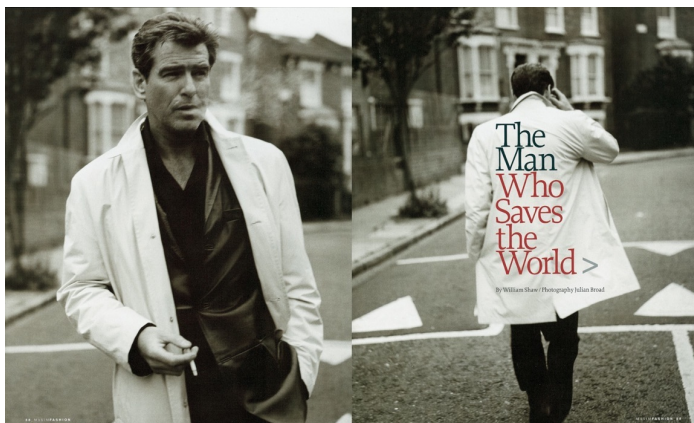

Matt Brooke

Creative Direction
Creative Exchange Agency / New York
416 West 13th Street, Suite 316
New York, NY 10014
United States

View the full portfolio at <http://www.thecreativefinder.com/matt_brooke>

15b Lloyd Road Singapore 239098 (co. reg. 201004398N)
helpdesk 656.227.2902, fax 656.227.0213