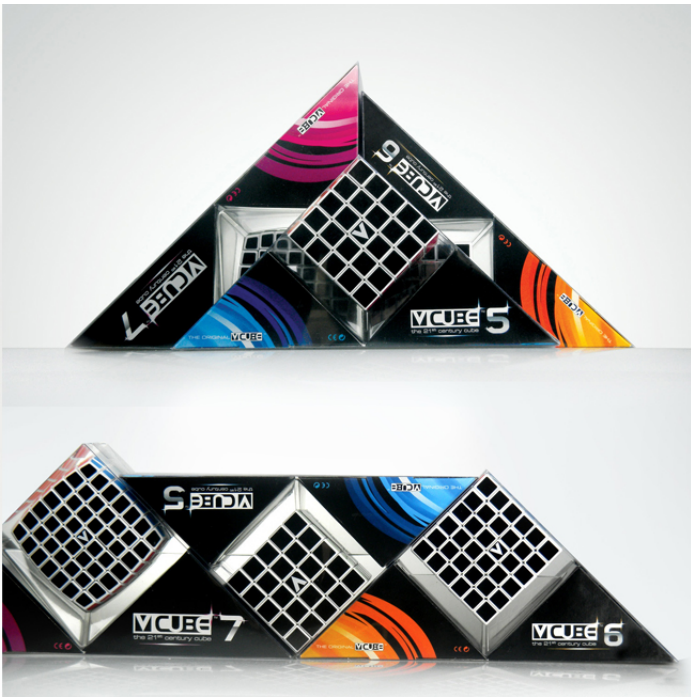

Matadog Design

Packaging Design
16, Maiandroupoleos Str.
11524
Greece

View the full portfolio at <http://www.thecreativefinder.com/matadog>

15b Lloyd Road Singapore 239098 (co. reg. 201004398N)
helpdesk 656.227.2902, fax 656.227.0213