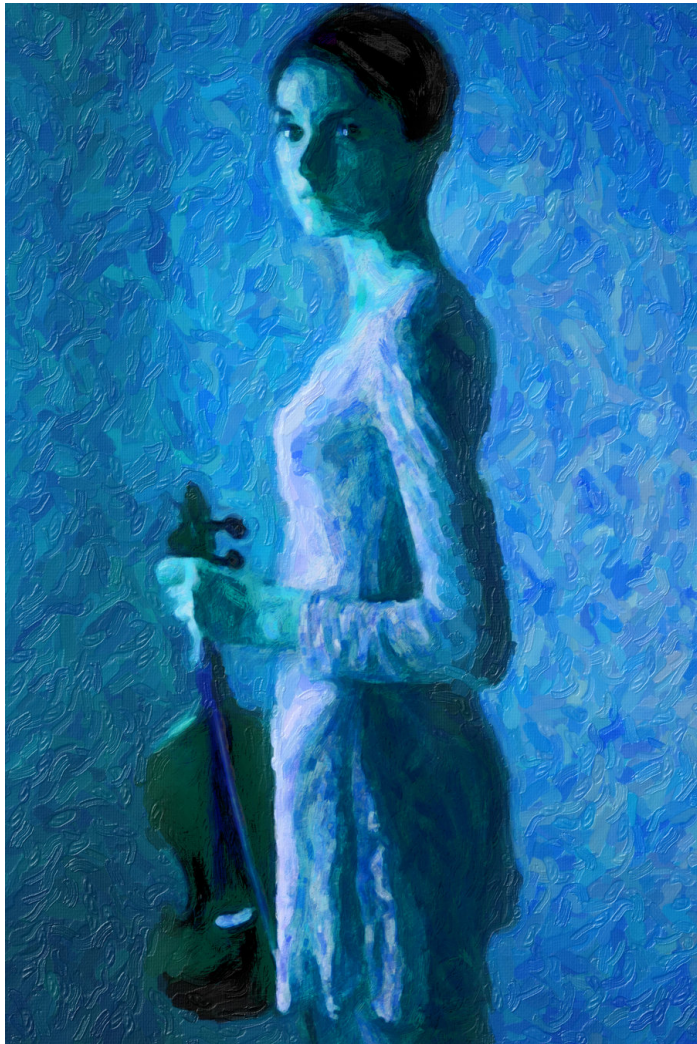

Abner Recinos

Digital Art
Guatemala

View the full portfolio at <http://www.thecreativefinder.com/masterixx>

15b Lloyd Road Singapore 239098 (co. reg. 201004398N)
helpdesk 656.227.2902, fax 656.227.0213