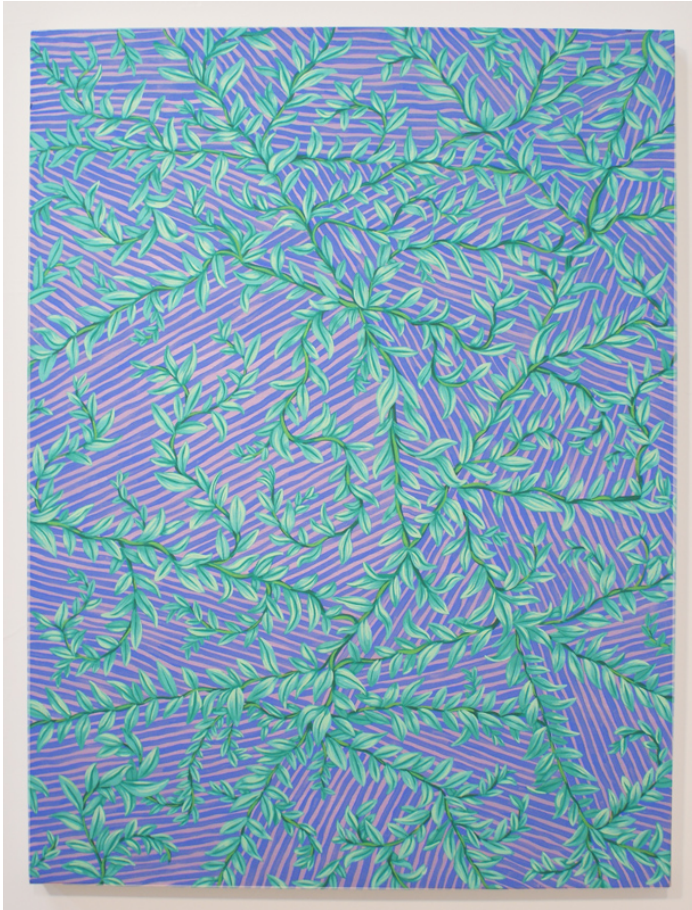

Mary Stengel Bentley

Fine Arts
United States

View the full portfolio at <http://www.thecreativefinder.com/marystengel>

15b Lloyd Road Singapore 239098 (co. reg. 201004398N)
helpdesk 656.227.2902, fax 656.227.0213