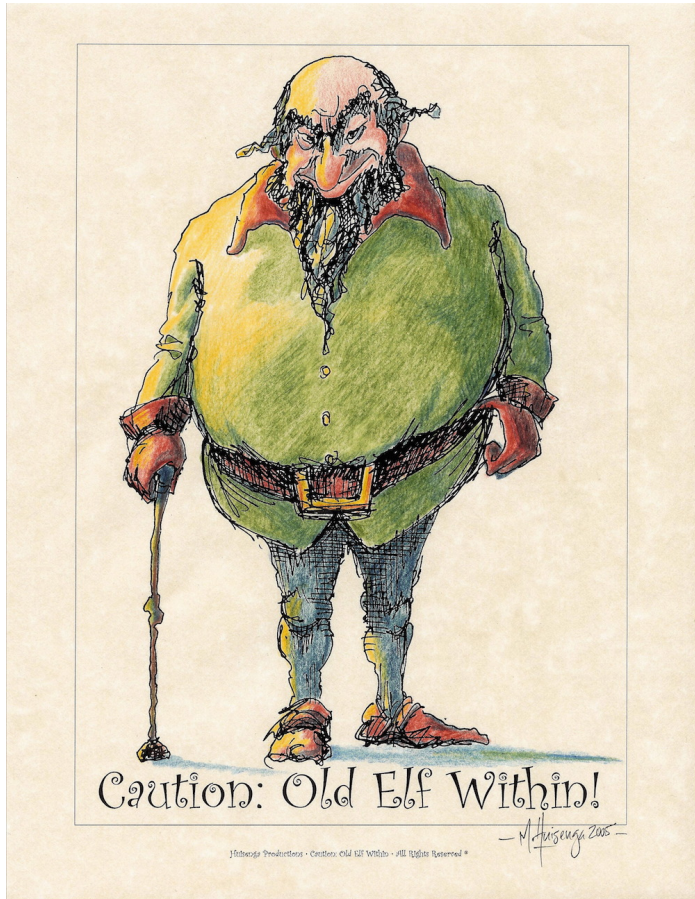

Mark Huisenga

Illustration

View the full portfolio at <http://www.thecreativefinder.com/mark_huisenga>

15b Lloyd Road Singapore 239098 (co. reg. 201004398N)
helpdesk 656.227.2902, fax 656.227.0213