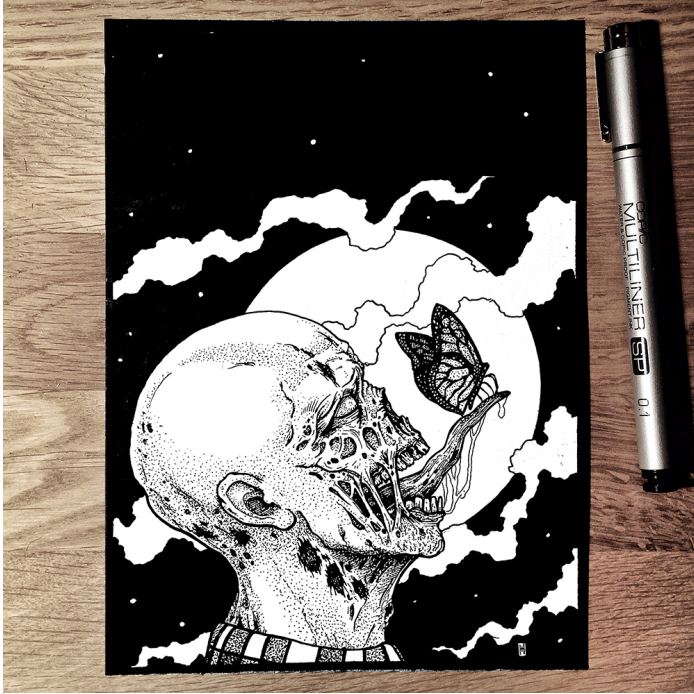

Mihai Manescu

Illustration
Romania

View the full portfolio at <http://www.thecreativefinder.com/manescumihai>

15b Lloyd Road Singapore 239098 (co. reg. 201004398N)
helpdesk 656.227.2902, fax 656.227.0213