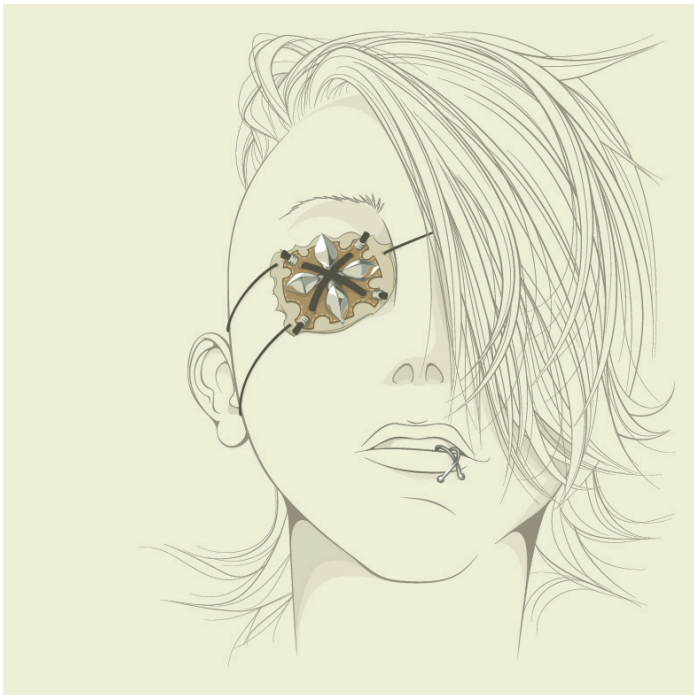

Man-Tsun

Illustration
1/F 37 Tong Chong Street
Quarry Bay, Hong Kong
Hong Kong SAR

View the full portfolio at <http://www.thecreativefinder.com/man_tsun>