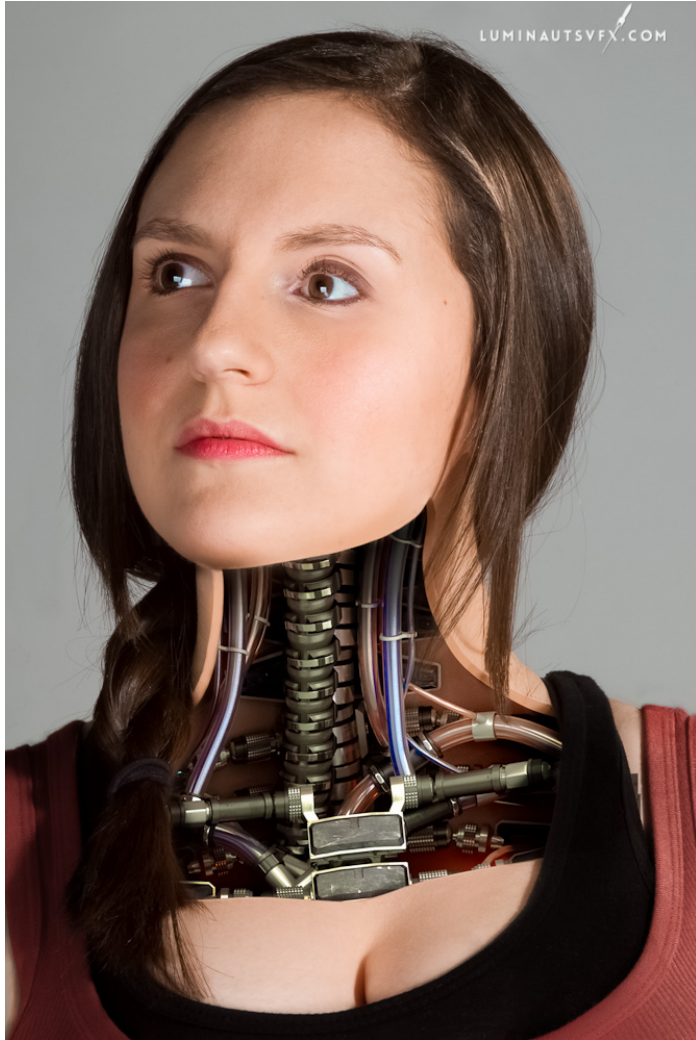

Luminauts VFX

Photography
United Kingdom

View the full portfolio at <http://www.thecreativefinder.com/luminauts>

15b Lloyd Road Singapore 239098 (co. reg. 201004398N)
helpdesk 656.227.2902, fax 656.227.0213