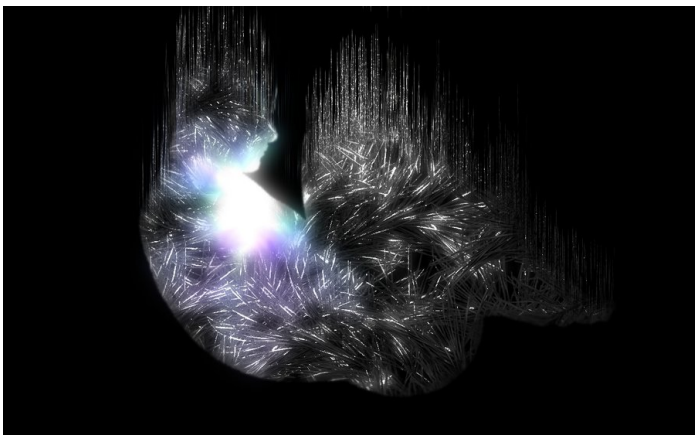

Luke Paramore

Fine Arts
United Kingdom

View the full portfolio at <http://www.thecreativefinder.com/lukequeler>

15b Lloyd Road Singapore 239098 (co. reg. 201004398N)
helpdesk 656.227.2902, fax 656.227.0213