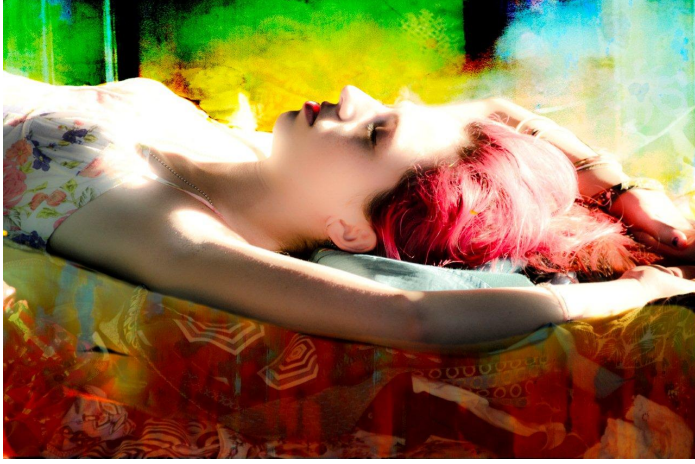

Liliane Blom

Fine Arts
1716 Yale Place
Rockville, Md. 20850
United States

View the full portfolio at <http://www.thecreativefinder.com/lilianeblom>