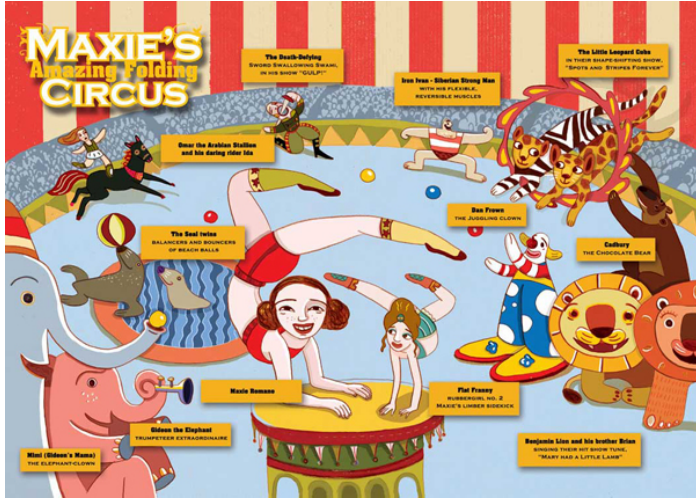

Levy Creative Management, LLC

Artist Representation

New York, New York

United States

View the full portfolio at <http://www.thecreativefinder.com/levycreative_nyc>

15b Lloyd Road Singapore 239098 (co. reg. 201004398N)
helpdesk 656.227.2902, fax 656.227.0213