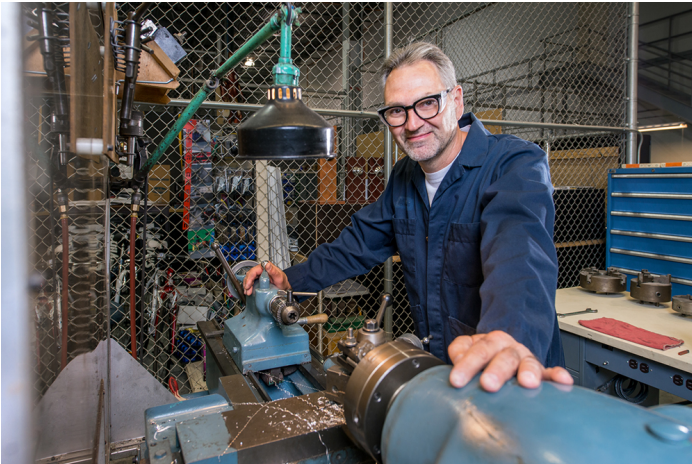

# Lacy Landre

Photography

507 S. 2nd St.

Ste. 100

Milwaukee, WI 53204

United States

View the full portfolio at <http://www.thecreativefinder.com/landrephoto>

15b Lloyd Road Singapore 239098 (co. reg. 201004398N)  
helpdesk 656.227.2902, fax 656.227.0213