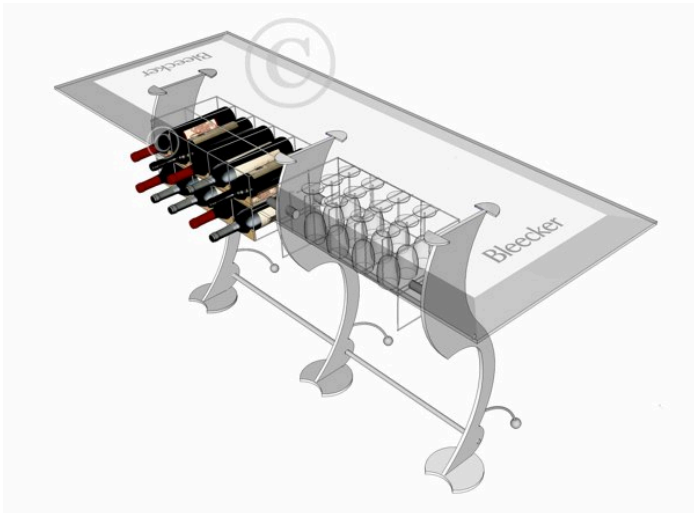

Glyn Parry-Jones

Exhibition Design
United Kingdom

View the full portfolio at <http://www.thecreativefinder.com/kodiakbeaver>

15b Lloyd Road Singapore 239098 (co. reg. 201004398N)
helpdesk 656.227.2902, fax 656.227.0213