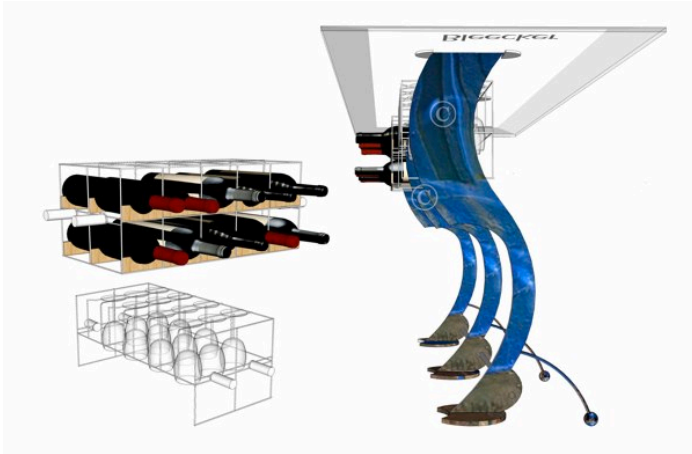

Glyn Parry-Jones

Exhibition Design
United Kingdom

View the full portfolio at <http://www.thecreativefinder.com/kodiakbeaver>

15b Lloyd Road Singapore 239098 (co. reg. 201004398N)
helpdesk 656.227.2902, fax 656.227.0213