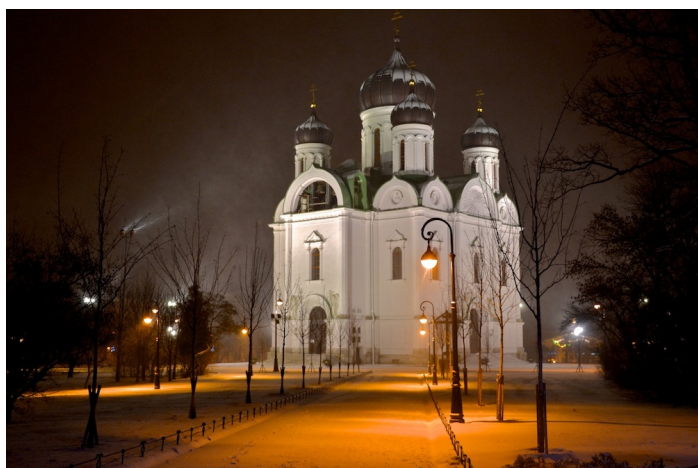

View the full portfolio at <http://www.thecreativefinder.com/kireevsergey>

15b Lloyd Road Singapore 239098 (co. reg. 201004398N)
helpdesk 656.227.2902, fax 656.227.0213

Sergey Kireev

Photography

Russia

View the full portfolio at <http://www.thecreativefinder.com/kireevsergey>