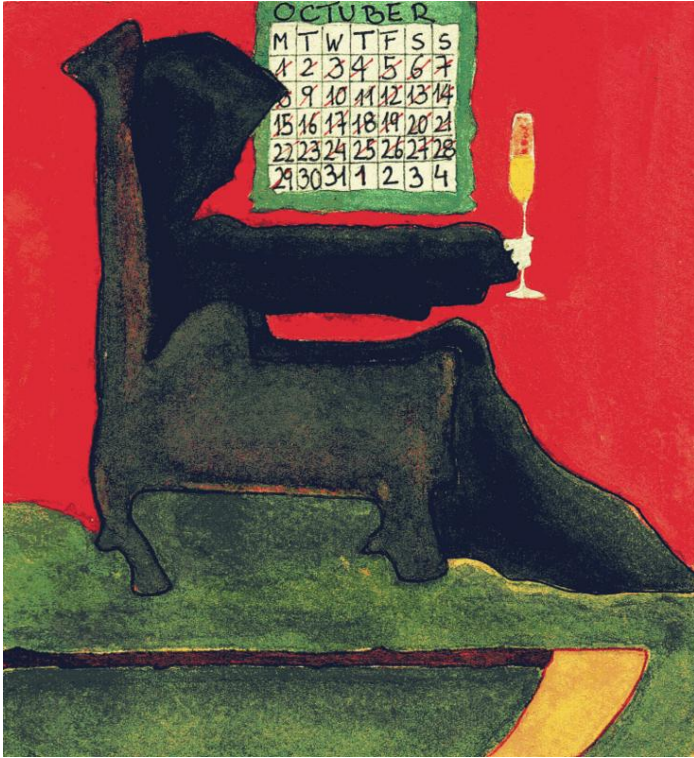

# Karin Strelow

Illustration

Camino Agua del Carrizal 9438

Lo Barnechea

Santiago de Chile

Chile

View the full portfolio at <http://www.thecreativefinder.com/kcstrelow>