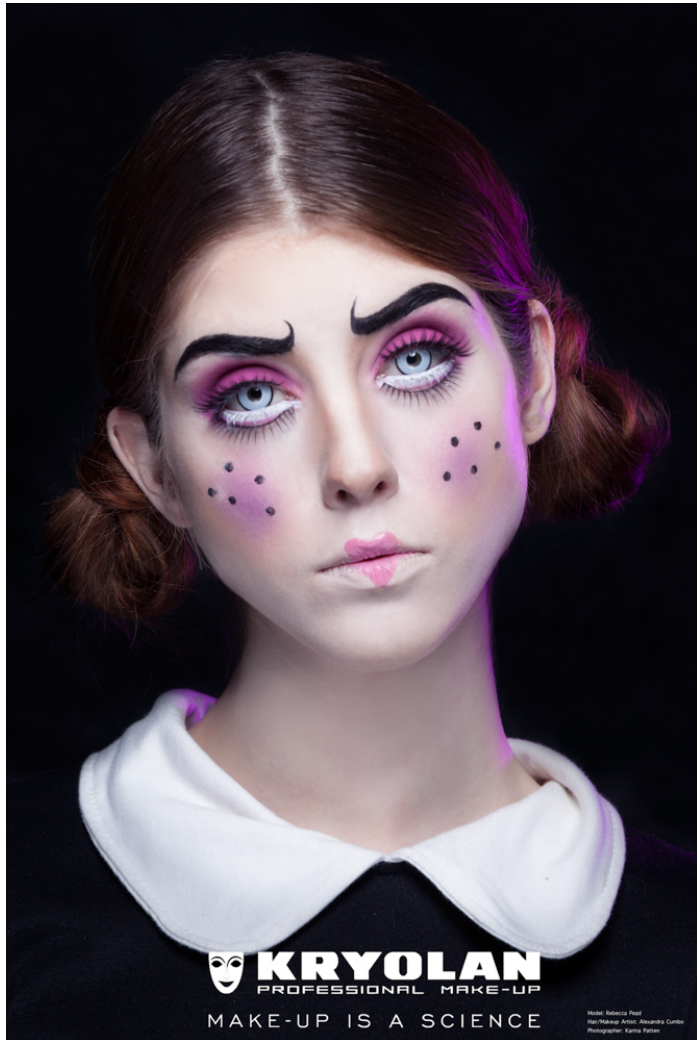

Karina Patten

Photography

View the full portfolio at <http://www.thecreativefinder.com/karina_patten>

15b Lloyd Road Singapore 239098 (co. reg. 201004398N)
helpdesk 656.227.2902, fax 656.227.0213