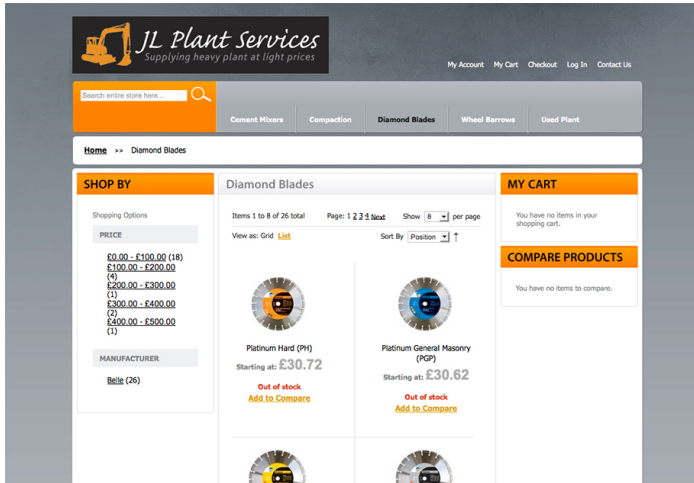

Juiced Media

Web Design
United Kingdom

View the full portfolio at <http://www.thecreativefinder.com/juicedmedia>

15b Lloyd Road Singapore 239098 (co. reg. 201004398N)
helpdesk 656.227.2902, fax 656.227.0213