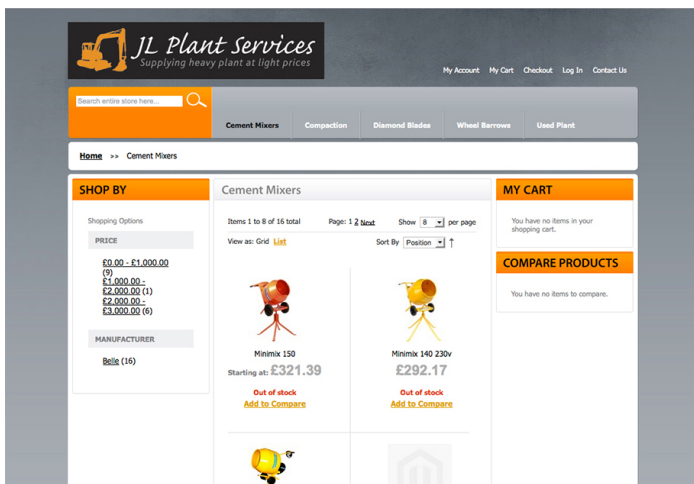

Juiced Media

Web Design
United Kingdom

View the full portfolio at <http://www.thecreativefinder.com/juicedmedia>

15b Lloyd Road Singapore 239098 (co. reg. 201004398N)
helpdesk 656.227.2902, fax 656.227.0213