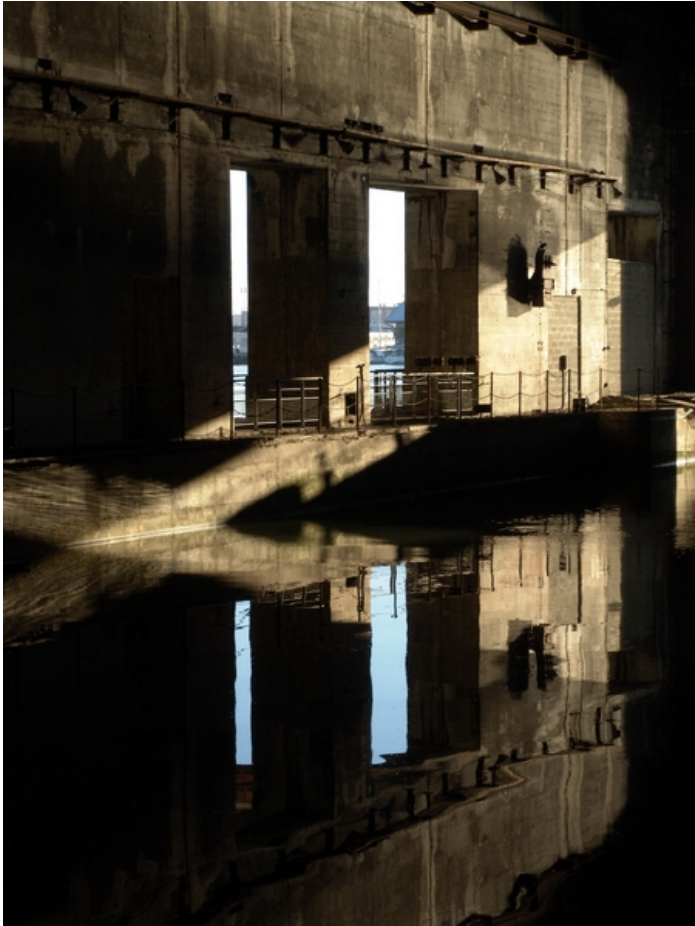

France

View the full portfolio at http://www.thecreativefinder.com/joseph_frey

15b Lloyd Road Singapore 239098 (co. reg. 201004398N)
helpdesk 656.227.2902, fax 656.227.0213

joseph frey

Photography

France

View the full portfolio at http://www.thecreativefinder.com/joseph_frey