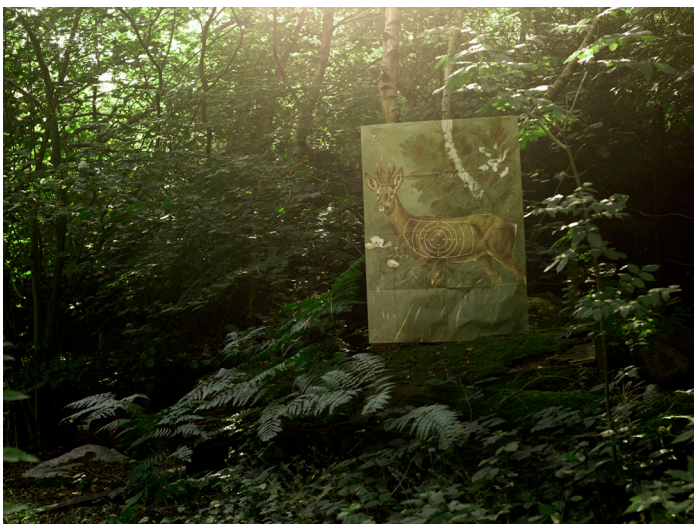

Jonathan Minster

Photography
United Kingdom

View the full portfolio at <http://www.thecreativefinder.com/jonathanminster>

15b Lloyd Road Singapore 239098 (co. reg. 201004398N)
helpdesk 656.227.2902, fax 656.227.0213