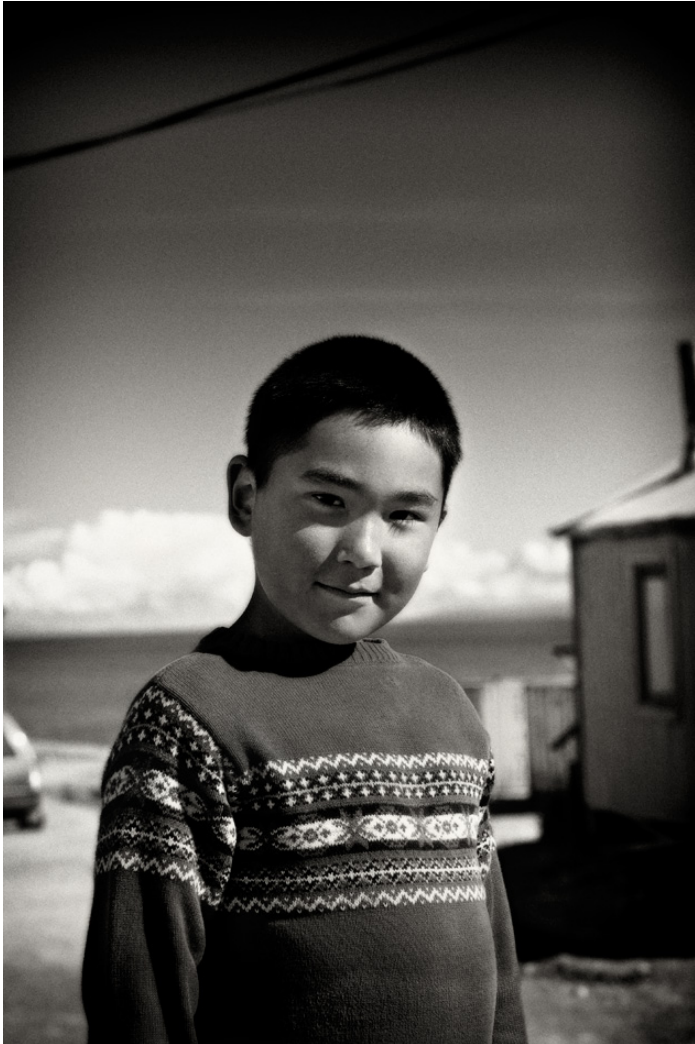

Joe Treleven

Photography
15 Echo Street
Dellwood, MN 55110
United States

View the full portfolio at <http://www.thecreativefinder.com/joephoto>

15b Lloyd Road Singapore 239098 (co. reg. 201004398N)
helpdesk 656.227.2902, fax 656.227.0213