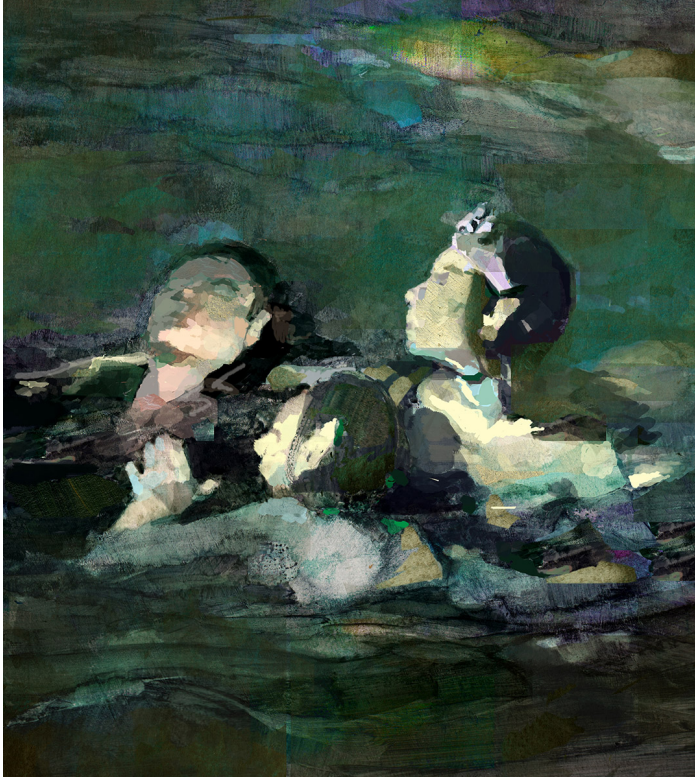

Joseph Murphy

Illustration

View the full portfolio at <http://www.thecreativefinder.com/jmmurphyillustrator>

15b Lloyd Road Singapore 239098 (co. reg. 201004398N)
helpdesk 656.227.2902, fax 656.227.0213