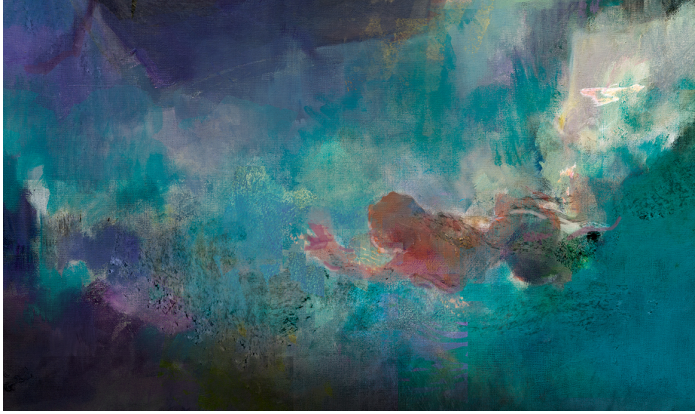

Joseph Murphy

Illustration

View the full portfolio at <http://www.thecreativefinder.com/jmmurphyillustrator>

15b Lloyd Road Singapore 239098 (co. reg. 201004398N)
helpdesk 656.227.2902, fax 656.227.0213