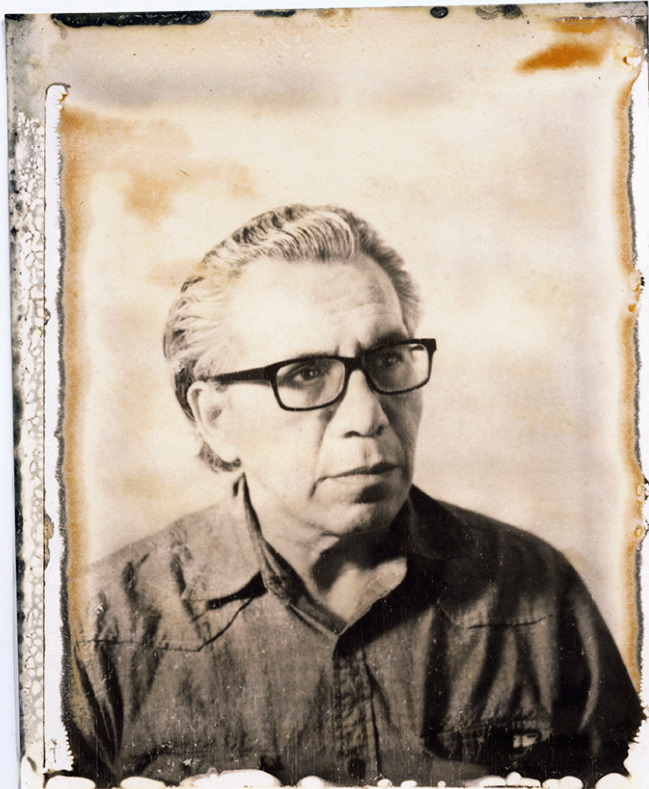

*Graffiti artist Hector Calderon aka Shandu One
creator of the historic LA Bomb Squad -*

*Photographed at the Robert Graham Studio,
Culver City, CA April 17, 2016 - AFTERMATH exhibition*

New55 Film - Wista 4x5 camera