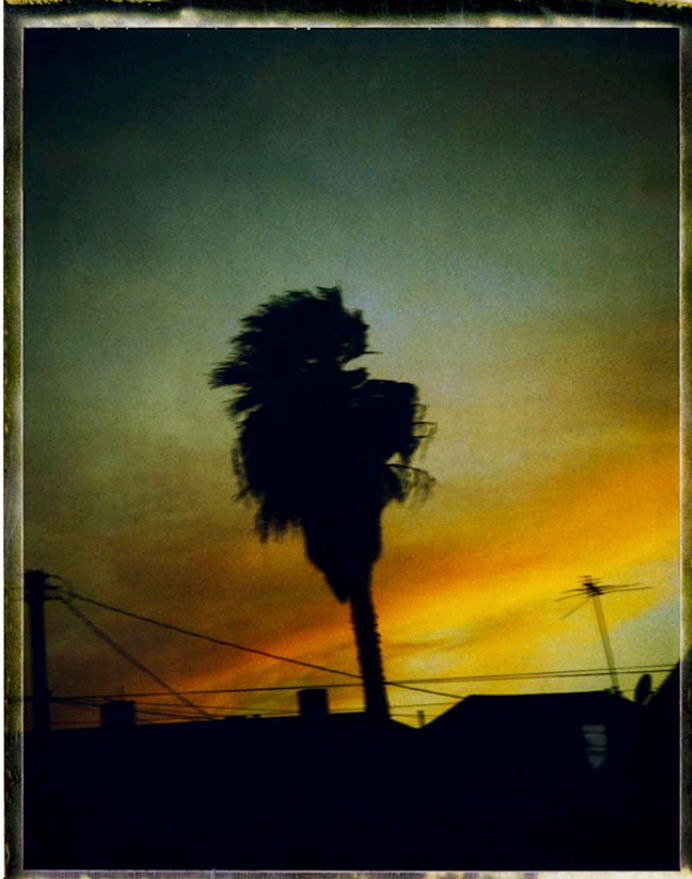

Jim McHugh

Fine Arts
United States

View the full portfolio at <http://www.thecreativefinder.com/jimmchugh>

15b Lloyd Road Singapore 239098 (co. reg. 201004398N)
helpdesk 656.227.2902, fax 656.227.0213