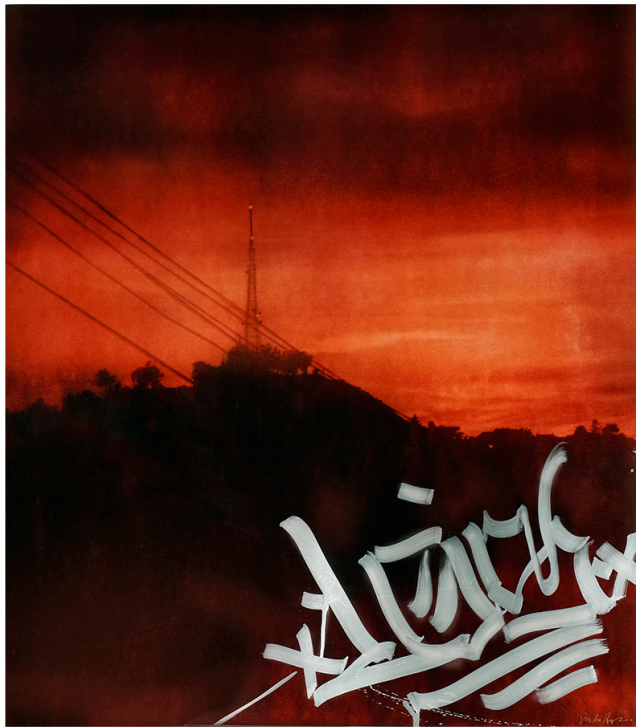

Jim McHugh

Fine Arts
United States

View the full portfolio at <http://www.thecreativefinder.com/jimmchugh>

Radio Tower -

© 2014 Jim McHugh & Joe "Prime" Reza

Photograph from a Polaroid and hand lettering - 46" x 34" unique

15b Lloyd Road Singapore 239098 (co. reg. 201004398N)
helpdesk 656.227.2902, fax 656.227.0213