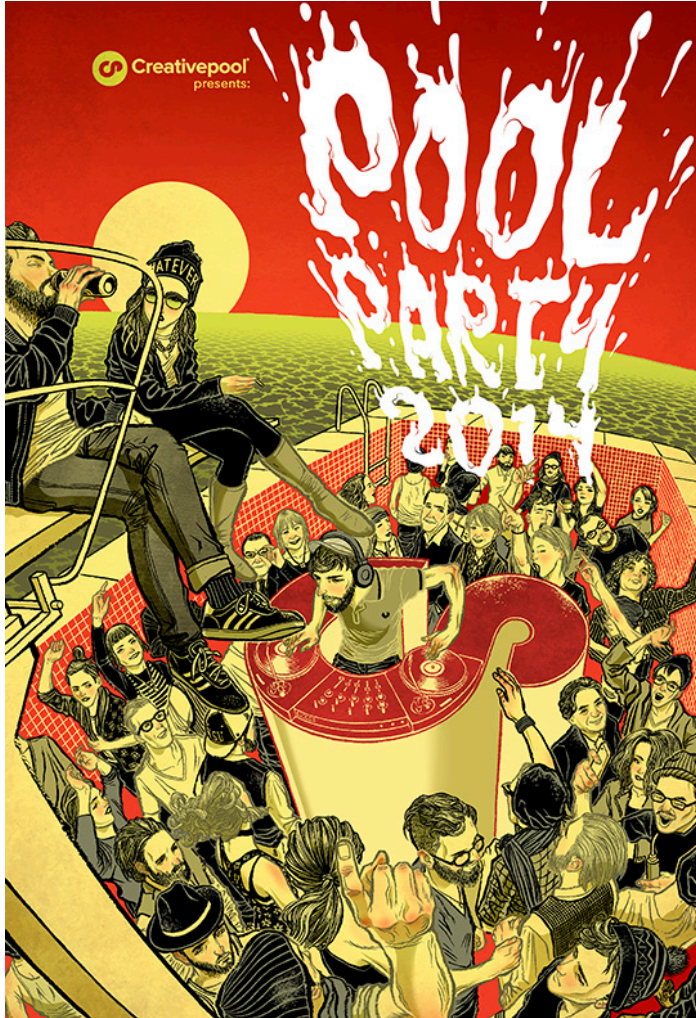

Javier Medellin Puyou

Illustration
Mexico

View the full portfolio at <http://www.thecreativefinder.com/jilipollo>

15b Lloyd Road Singapore 239098 (co. reg. 201004398N)
helpdesk 656.227.2902, fax 656.227.0213