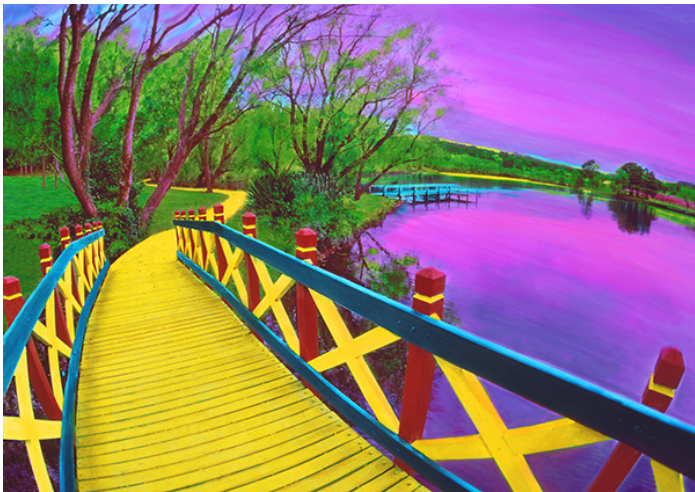

Jane Gottlieb

Fine Arts

2411 Foothill Lane

Santa Barbara, CA 93105

United States

View the full portfolio at <http://www.thecreativefinder.com/jgottlieb>

15b Lloyd Road Singapore 239098 (co. reg. 201004398N)
helpdesk 656.227.2902, fax 656.227.0213