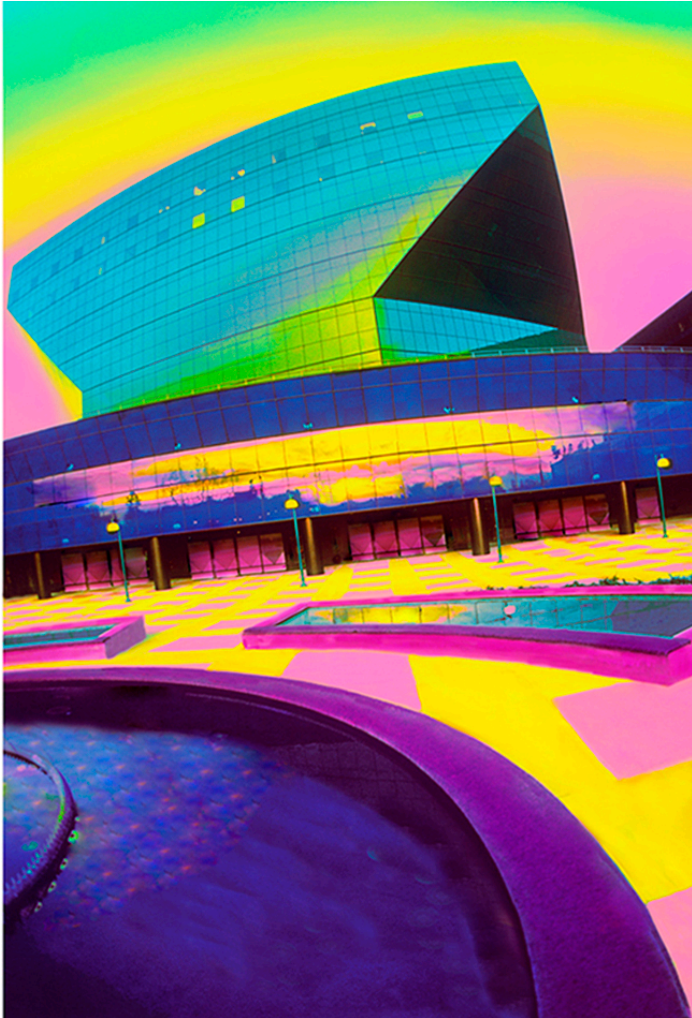

Jane Gottlieb

Fine Arts

2411 Foothill Lane

Santa Barbara, CA 93105

United States

View the full portfolio at <http://www.thecreativefinder.com/jgottlieb>