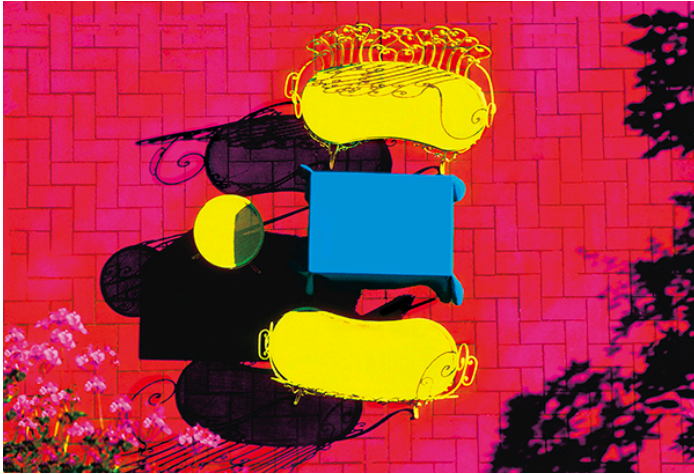

Jane Gottlieb

Fine Arts

2411 Foothill Lane

Santa Barbara, CA 93105

United States

View the full portfolio at <http://www.thecreativefinder.com/jgottlieb>

Jane Gottlieb

Fine Arts
2411 Foothill Lane
Santa Barbara, CA 93105
United States