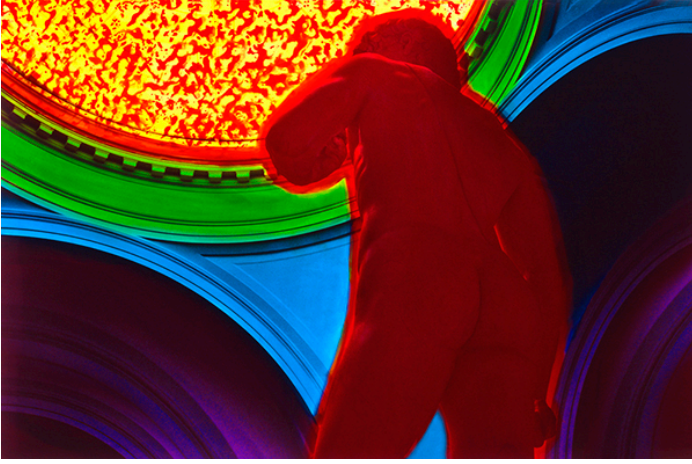

Jane Gottlieb

Fine Arts

2411 Foothill Lane

Santa Barbara, CA 93105

United States

View the full portfolio at <http://www.thecreativefinder.com/jgottlieb>

15b Lloyd Road Singapore 239098 (co. reg. 201004398N)
helpdesk 656.227.2902, fax 656.227.0213