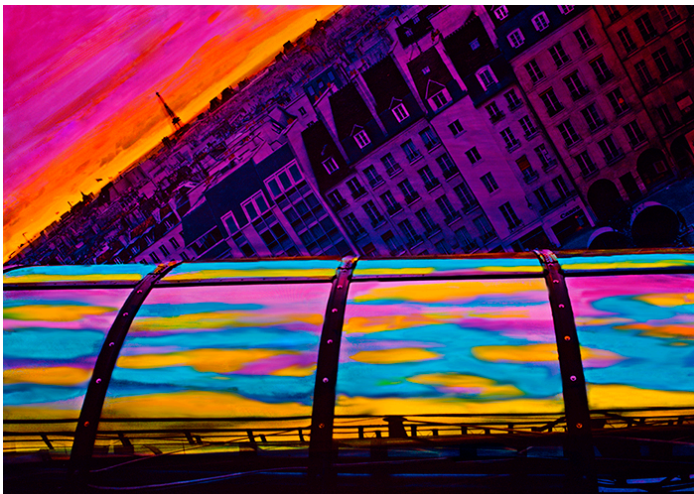

Jane Gottlieb

Fine Arts

2411 Foothill Lane

Santa Barbara, CA 93105

United States

View the full portfolio at <http://www.thecreativefinder.com/jgottlieb>

15b Lloyd Road Singapore 239098 (co. reg. 201004398N)
helpdesk 656.227.2902, fax 656.227.0213