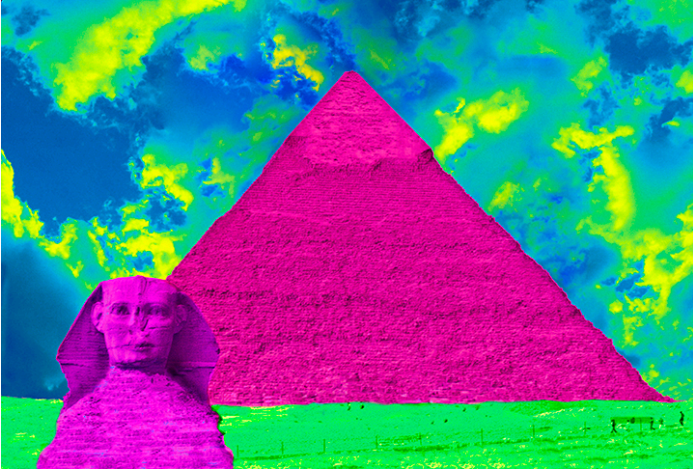

Jane Gottlieb

Fine Arts

2411 Foothill Lane

Santa Barbara, CA 93105

United States

View the full portfolio at <http://www.thecreativefinder.com/jgottlieb>

15b Lloyd Road Singapore 239098 (co. reg. 201004398N)
helpdesk 656.227.2902, fax 656.227.0213