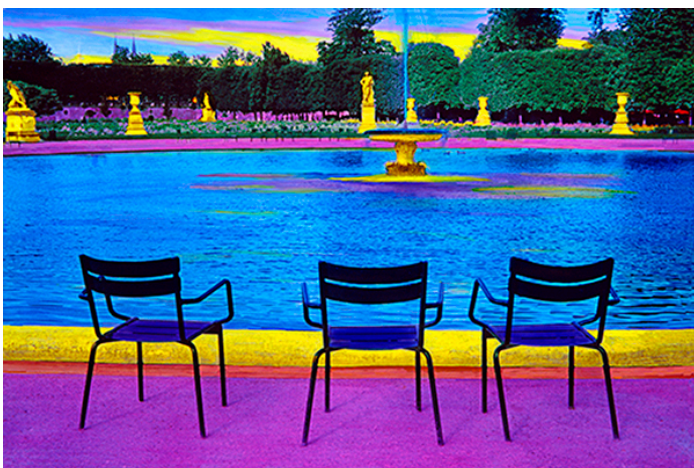

Jane Gottlieb

Fine Arts

2411 Foothill Lane

Santa Barbara, CA 93105

United States

View the full portfolio at <http://www.thecreativefinder.com/jgottlieb>

Jane Gottlieb

Fine Arts
2411 Foothill Lane
Santa Barbara, CA 93105
United States