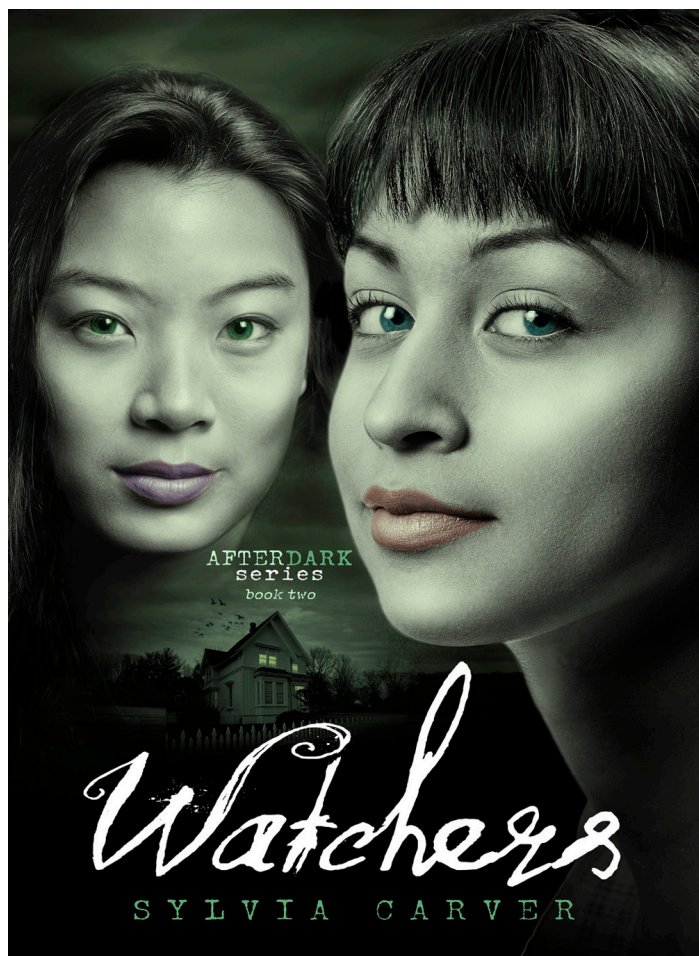

Jeff Whitlock

Digital Art

View the full portfolio at <http://www.thecreativefinder.com/jeffwhitlock>

15b Lloyd Road Singapore 239098 (co. reg. 201004398N)
helpdesk 656.227.2902, fax 656.227.0213