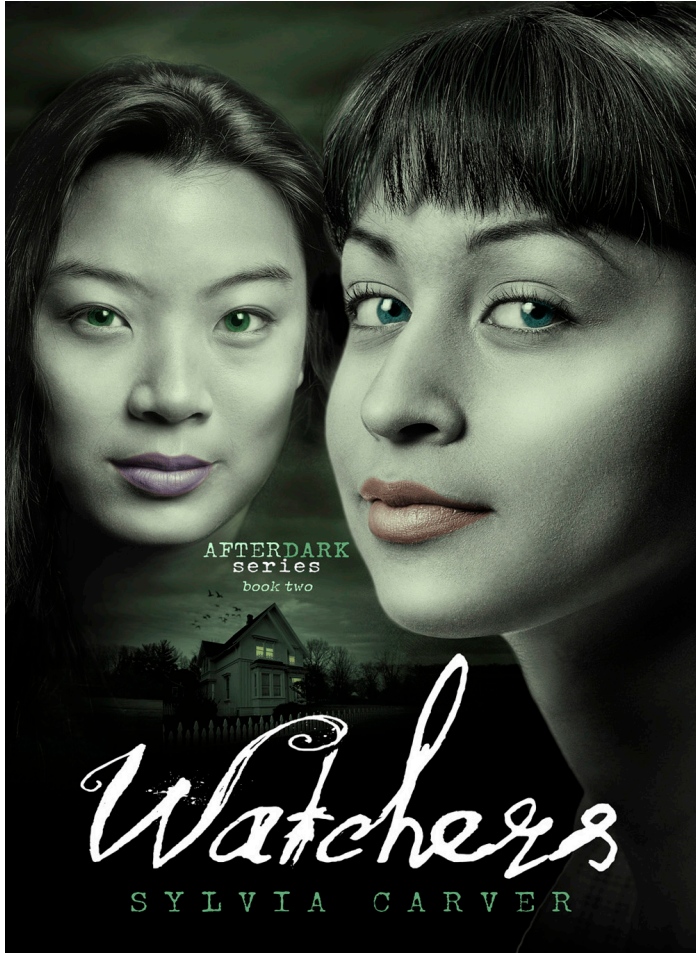

Jeff Whitlock

Digital Art

View the full portfolio at <http://www.thecreativefinder.com/jeffwhitlock>

15b Lloyd Road Singapore 239098 (co. reg. 201004398N)
helpdesk 656.227.2902, fax 656.227.0213