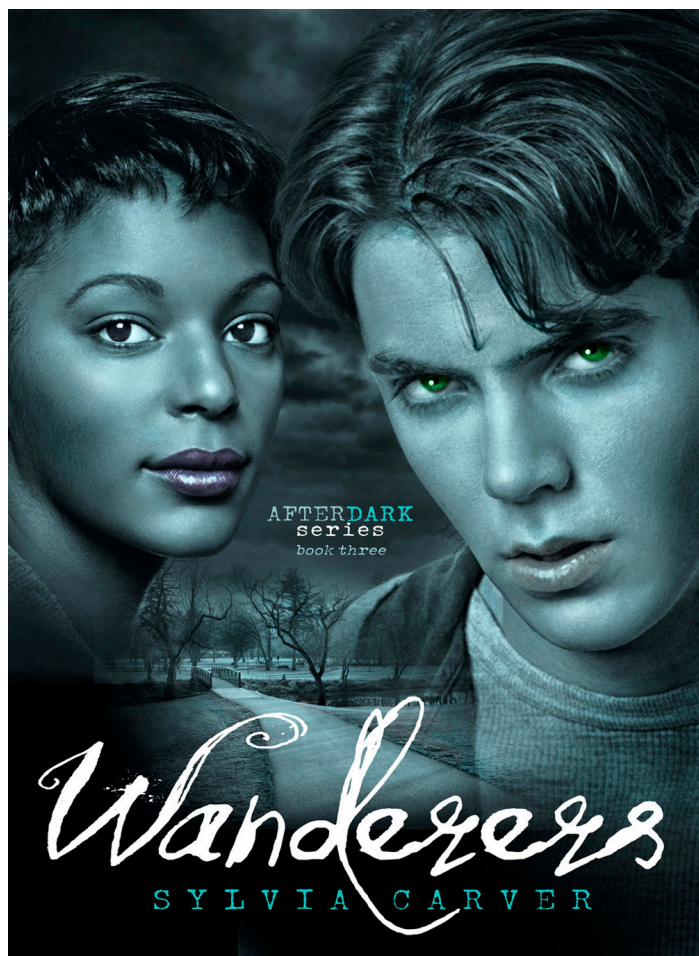

Jeff Whitlock

Digital Art

View the full portfolio at <http://www.thecreativefinder.com/jeffwhitlock>

15b Lloyd Road Singapore 239098 (co. reg. 201004398N)
helpdesk 656.227.2902, fax 656.227.0213