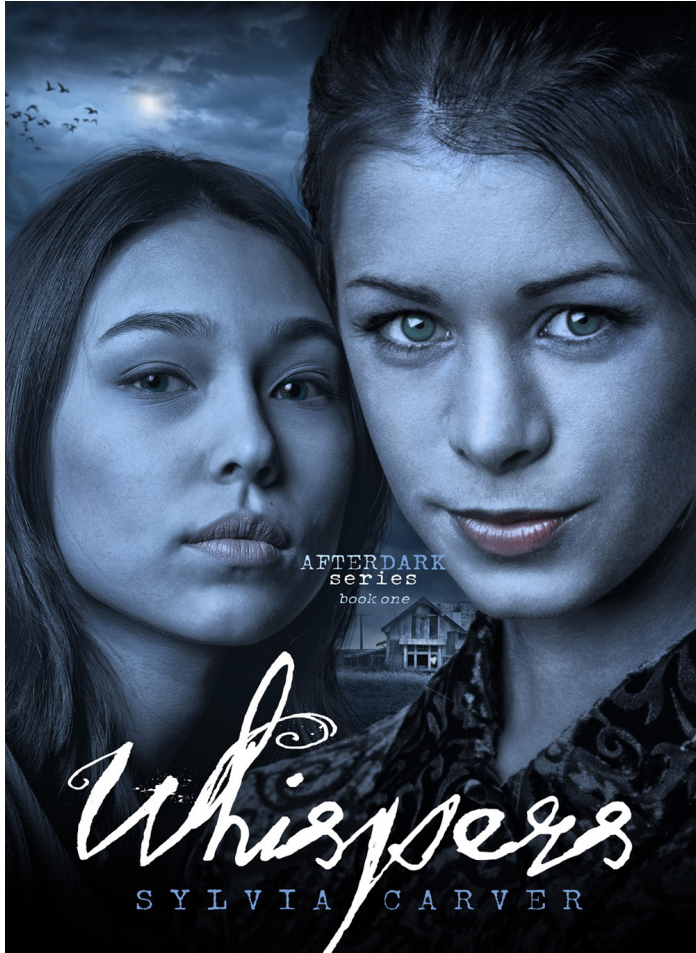

Jeff Whitlock

Digital Art

View the full portfolio at <http://www.thecreativefinder.com/jeffwhitlock>

15b Lloyd Road Singapore 239098 (co. reg. 201004398N)
helpdesk 656.227.2902, fax 656.227.0213