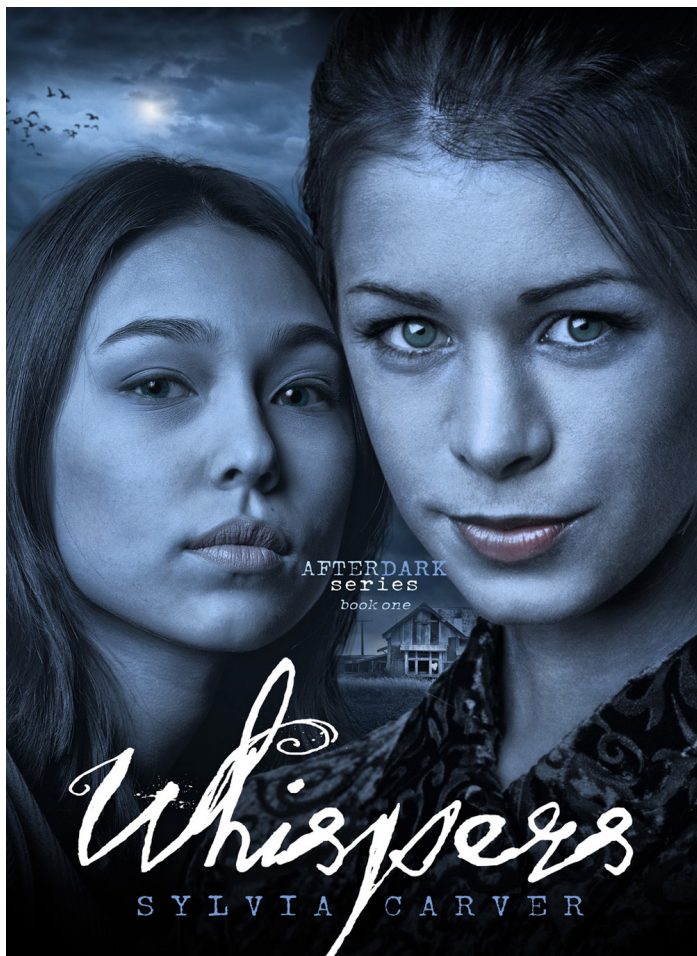

Jeff Whitlock

Digital Art

View the full portfolio at <http://www.thecreativefinder.com/jeffwhitlock>

15b Lloyd Road Singapore 239098 (co. reg. 201004398N)
helpdesk 656.227.2902, fax 656.227.0213