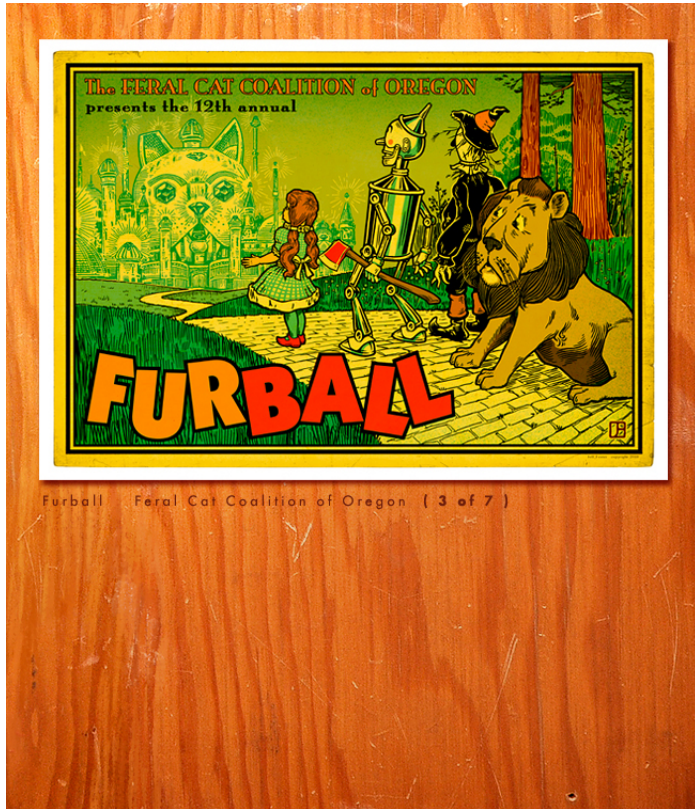

jeff FOSTER

Illustration
United States

View the full portfolio at <http://www.thecreativefinder.com/jeff_foster>

15b Lloyd Road Singapore 239098 (co. reg. 201004398N)
helpdesk 656.227.2902, fax 656.227.0213