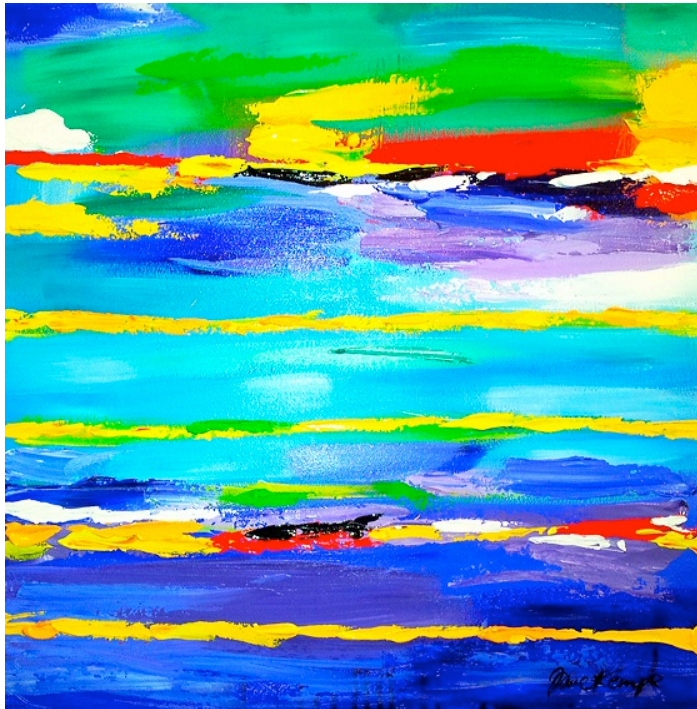

Jane Kempe

Fine Arts
15 Sandpiper Court
Australia

View the full portfolio at <http://www.thecreativefinder.com/janekempe>

15b Lloyd Road Singapore 239098 (co. reg. 201004398N)
helpdesk 656.227.2902, fax 656.227.0213