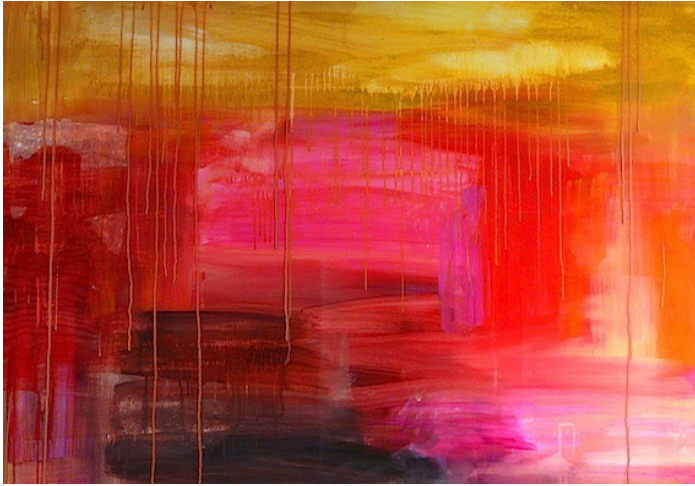

Jane Kempe

Fine Arts
15 Sandpiper Court
Australia

View the full portfolio at <http://www.thecreativefinder.com/janekempe>

15b Lloyd Road Singapore 239098 (co. reg. 201004398N)
helpdesk 656.227.2902, fax 656.227.0213