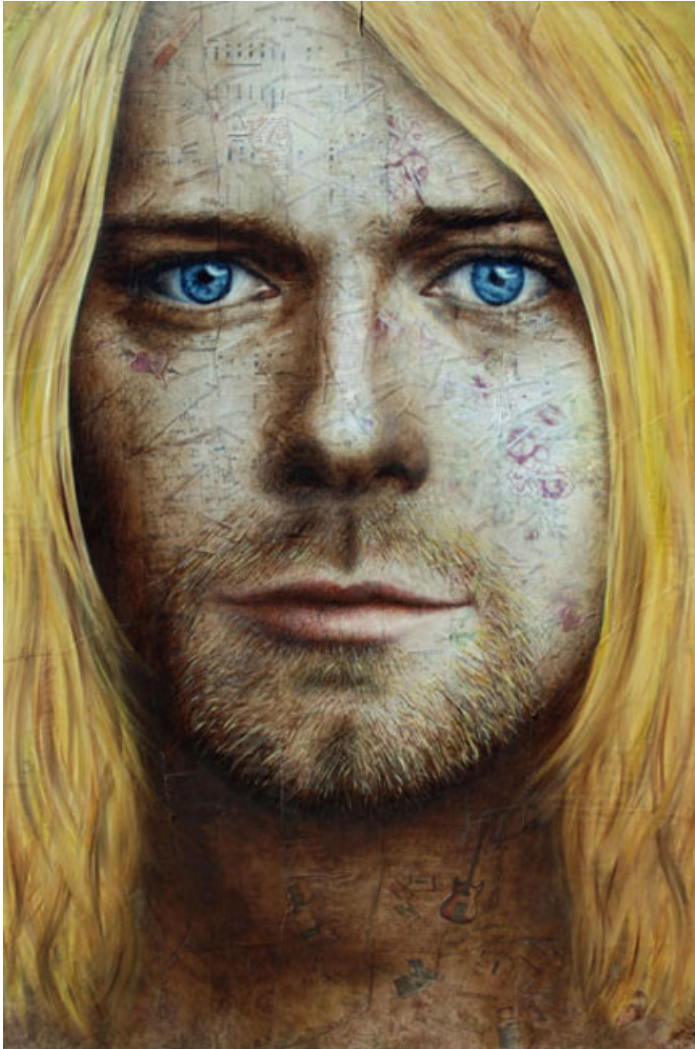

Jane E Porter

Fine Arts
United Kingdom

View the full portfolio at <http://www.thecreativefinder.com/janeporter>

15b Lloyd Road Singapore 239098 (co. reg. 201004398N)
helpdesk 656.227.2902, fax 656.227.0213