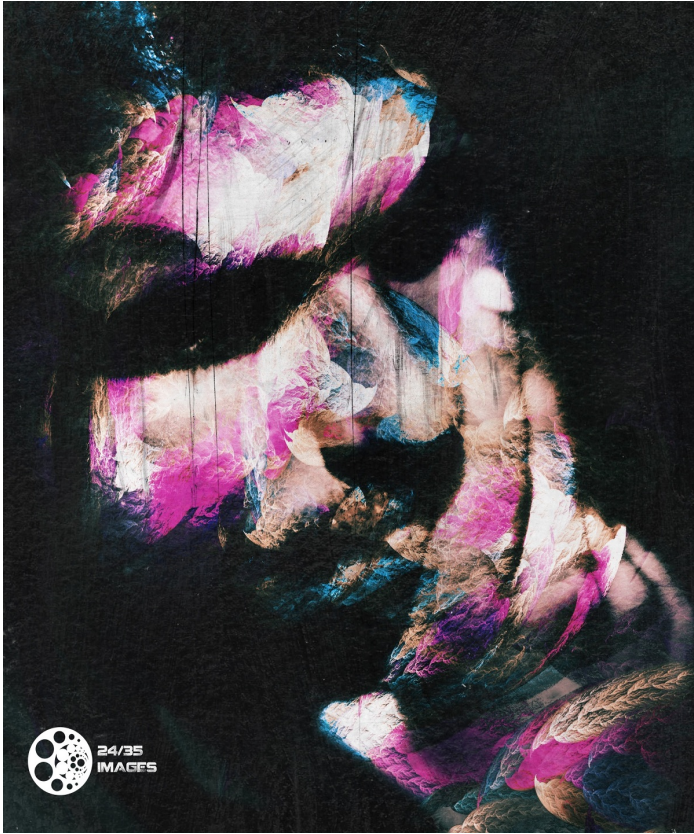

Issac Solemon

Creative Direction
Pakistan

View the full portfolio at <http://www.thecreativefinder.com/issac777>

15b Lloyd Road Singapore 239098 (co. reg. 201004398N)
helpdesk 656.227.2902, fax 656.227.0213