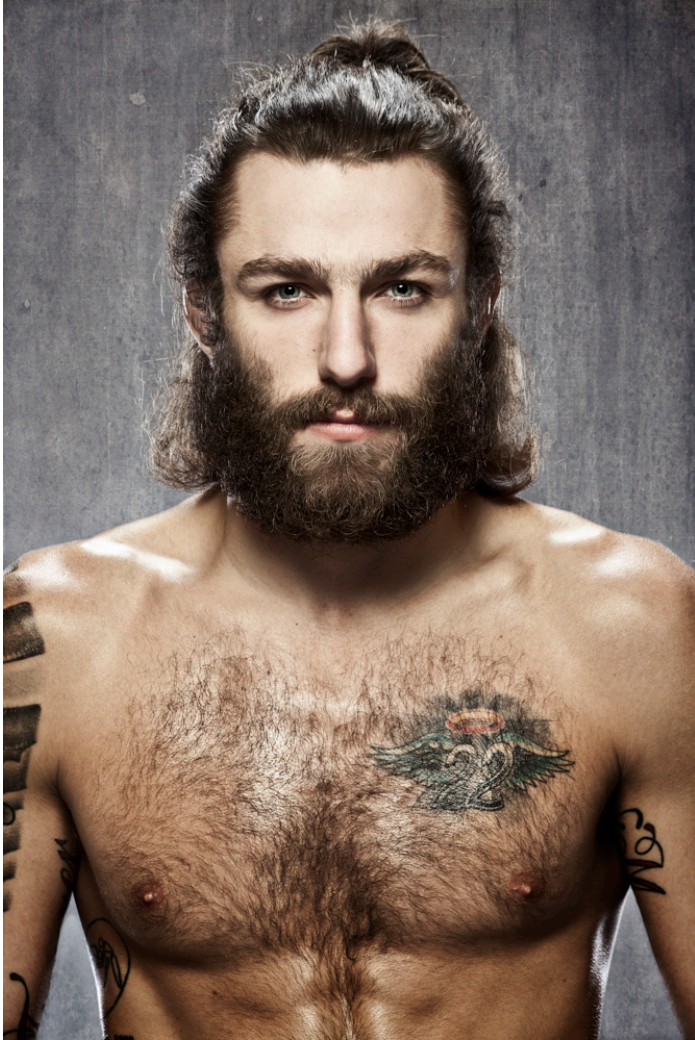

Ian Spanier

Photography
United States

View the full portfolio at <http://www.thecreativefinder.com/ianspanierphotography>

15b Lloyd Road Singapore 239098 (co. reg. 201004398N)
helpdesk 656.227.2902, fax 656.227.0213