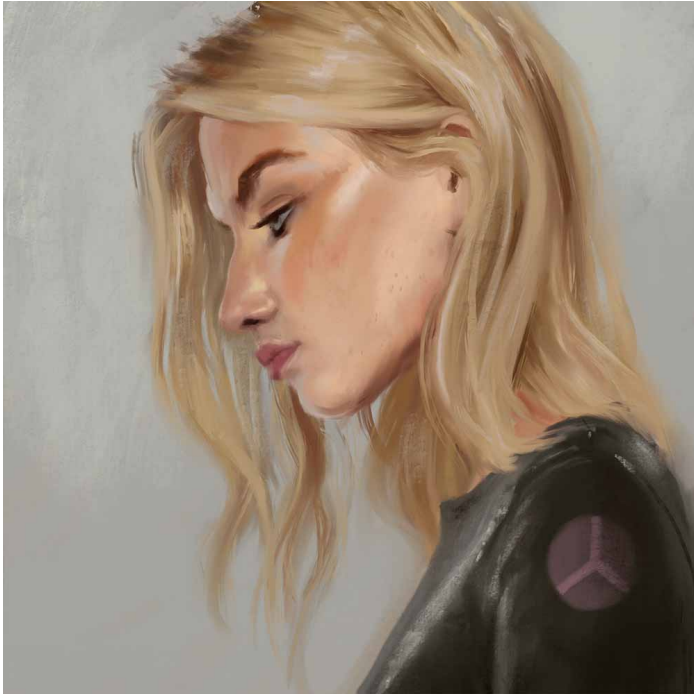

15b Lloyd Road Singapore 239098 (co. reg. 201004398N)
helpdesk 656.227.2902, fax 656.227.0213

i2i Art Inc.

Artist Representation

i2iart.com

info@i2iart.com

Canada

View the full portfolio at <http://www.thecreativefinder.com/i2iart>