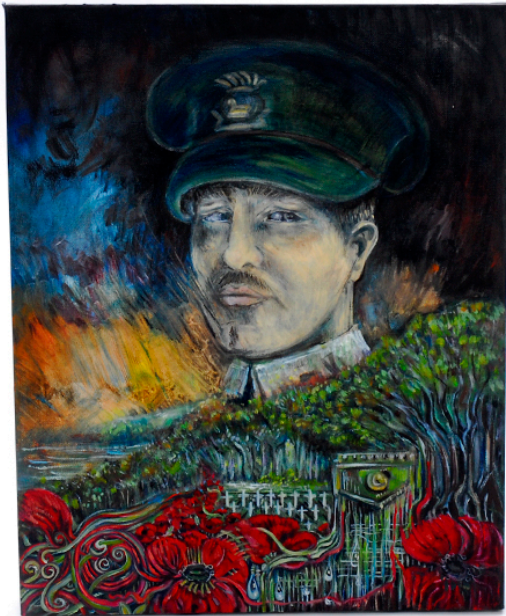

View the full portfolio at <http://www.thecreativefinder.com/hopewell>

15b Lloyd Road Singapore 239098 (co. reg. 201004398N)
helpdesk 656.227.2902, fax 656.227.0213

Samantha Tebbutt

Fine Arts
Ireland

View the full portfolio at <http://www.thecreativefinder.com/hopewell>