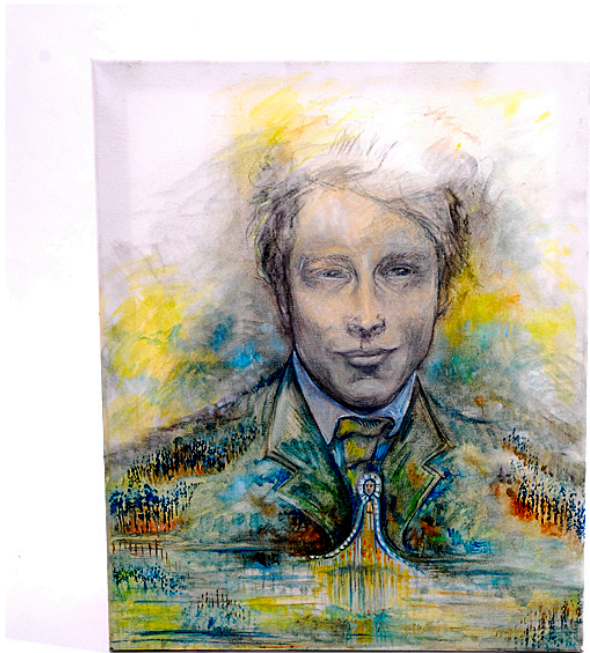

Samantha Tebbutt

Fine Arts
Ireland

View the full portfolio at <http://www.thecreativefinder.com/hopewell>

15b Lloyd Road Singapore 239098 (co. reg. 201004398N)
helpdesk 656.227.2902, fax 656.227.0213