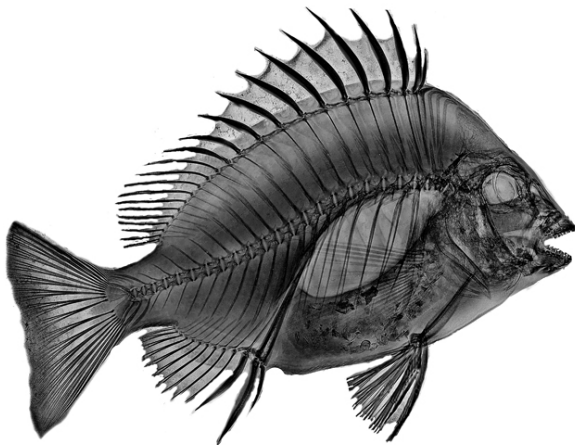

Bert Myers

Photography
United States

View the full portfolio at <http://www.thecreativefinder.com/artist/BertMyers>

15b Lloyd Road Singapore 239098 (co. reg. 201004398N)
helpdesk 656.227.2902, fax 656.227.0213