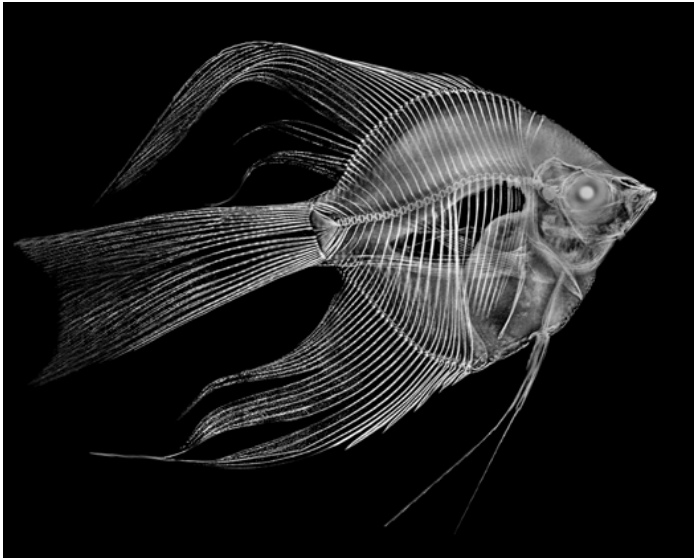

View the full portfolio at <http://www.thecreativefinder.com/bermyers>

15b Lloyd Road Singapore 239098 (co. reg. 201004398N)
helpdesk 656.227.2902, fax 656.227.0213

Bert Myers

Photography
United States

View the full portfolio at <http://www.thecreativefinder.com/bermyers>