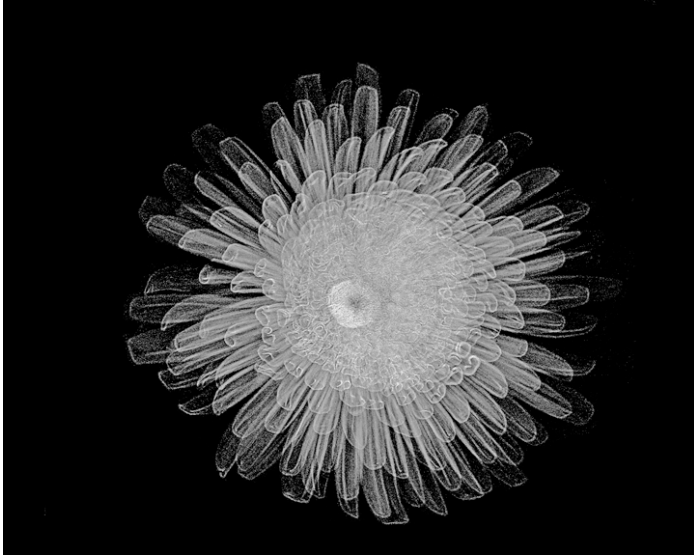

Bert Myers

Photography
United States

View the full portfolio at <http://www.thecreativefinder.com/photographer/504202/holoman>

15b Lloyd Road Singapore 239098 (co. reg. 201004398N)
helpdesk 656.227.2902, fax 656.227.0213