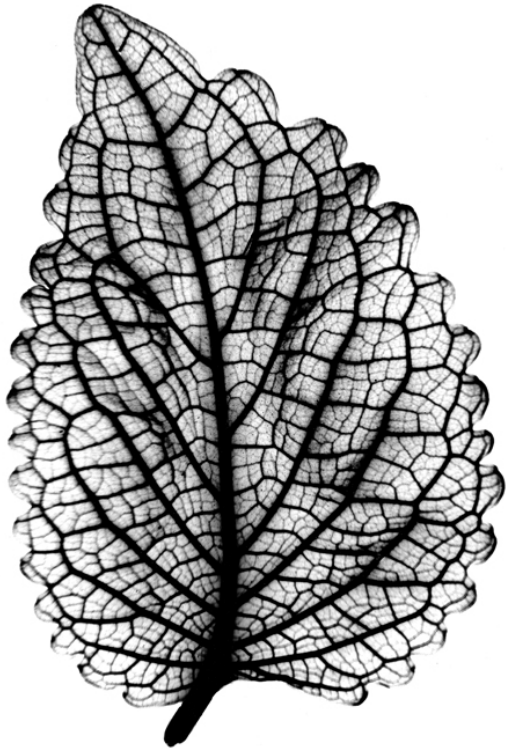

Bert Myers

Photography
United States

View the full portfolio at <http://www.thecreativefinder.com/bermyers>

15b Lloyd Road Singapore 239098 (co. reg. 201004398N)
helpdesk 656.227.2902, fax 656.227.0213