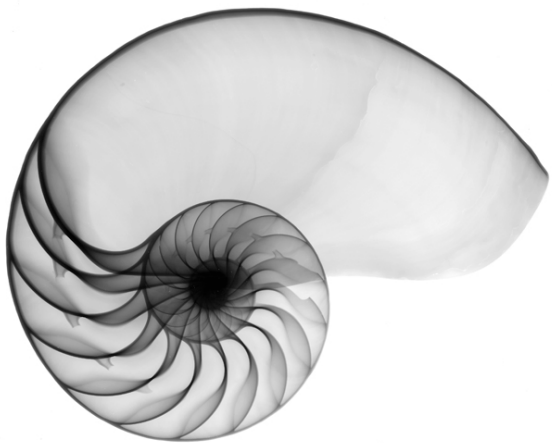

Bert Myers

Photography
United States

View the full portfolio at <http://www.thecreativefinder.com/bermyers>

15b Lloyd Road Singapore 239098 (co. reg. 201004398N)
helpdesk 656.227.2902, fax 656.227.0213