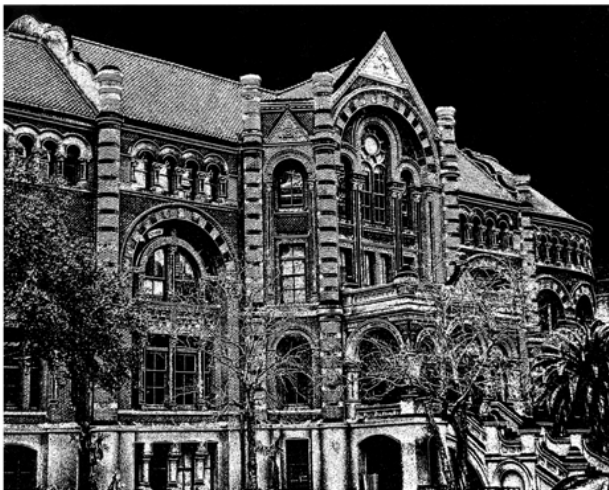

Bert Myers

Photography
United States

View the full portfolio at <http://www.thecreativefinder.com/photographer/5042022/holoman>

15b Lloyd Road Singapore 239098 (co. reg. 201004398N)
helpdesk 656.227.2902, fax 656.227.0213