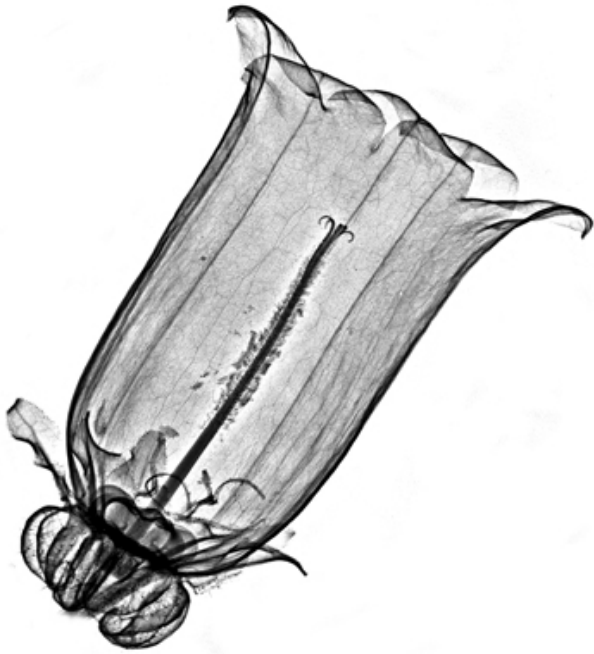

Bert Myers

Photography
United States

View the full portfolio at <http://www.thecreativefinder.com/bermyers>

15b Lloyd Road Singapore 239098 (co. reg. 201004398N)
helpdesk 656.227.2902, fax 656.227.0213